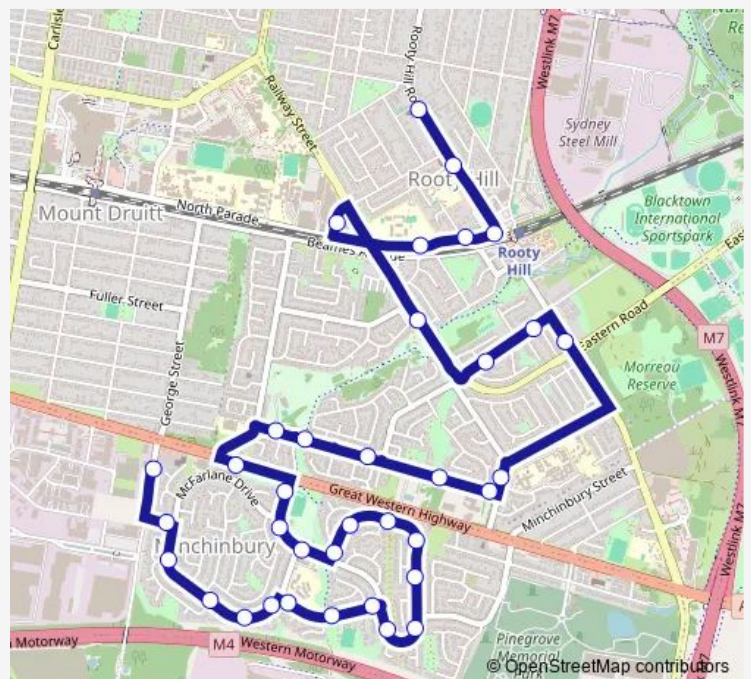

Archbold Rd After Great Western Hwy

Robinson St At Mcfarlane Dr

Mcfarlane Dr Opp Cobbler Cres

Mcfarlane Dr After Alicante St

Mcfarlane Dr Opp Bergin Pl

Mcfarlane Dr Opp Barossa Dr

Barossa Dr After Mcfarlane Dr

Barossa Dr Opp Berruex Reserve

Barossa Dr After Hermitage Pl

Minchin Dr Opp Barossa Dr

Minchin Dr Opp Fleurs St

Minchin Dr Before Bernier St

Minchin Dr Opp Gamay Pl

Minchin Dr Before Vintage Pl

Minchin Dr Opp Shiraz Pl

Minchin Dr Opp Bouchet Cres

Minchinbury Shopping Centre, Minchin Dr

Minchin Dr Opp Minchinbury Oval

Minchin Dr Before Great Western Hwy

Great Western Hwy Opp Rupertswood Rd

Route schedule

Archbold Rd After Great Western Hwy — St Aidan's Catholic Church, Rooty Hill Rd

Monday	08:07
Tuesday	08:07
Wednesday	08:07
Thursday	08:07
Friday	08:07
Saturday	—
Sunday	—

Route info

Direction: Archbold Rd After Great Western Hwy

Stops: 36

Trip Duration: 0 hour 28 min

6044 — Archbold Rd opp Salvation Army Industrial to St Aidans School **BusMaps**