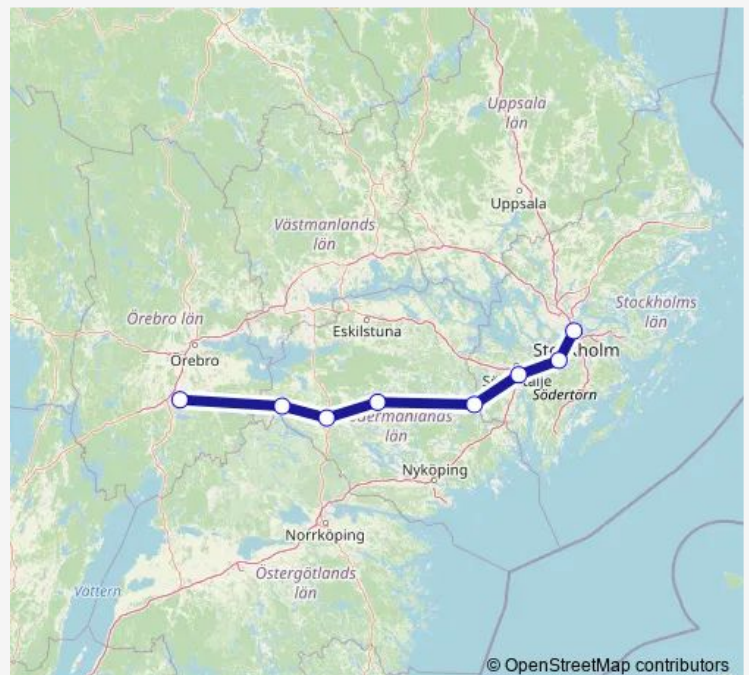

Long Distance Trains 134

[Go to website](#)

Direction

undefined — undefined

0 stops

[Open route schedule](#)

Route schedule

undefined — undefined

Monday	13:55
Tuesday	—
Wednesday	—
Thursday	13:17
Friday	13:55-13:17
Saturday	13:55-13:17
Sunday	13:55-13:17

Route info

Direction:

Stops: 0

Trip Duration: — min