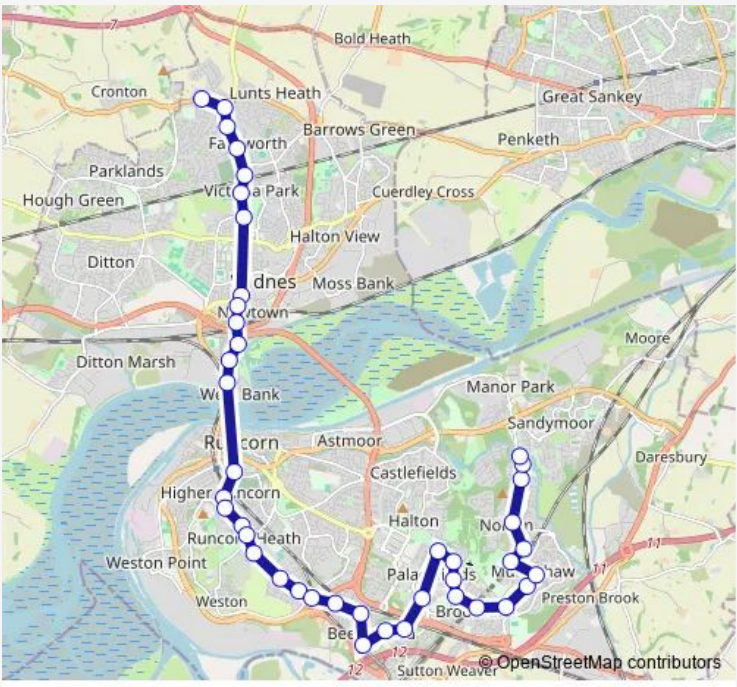

Bus C41 Castlefields - Cronton Lane via Runcorn East, Beechwood

[Go to website](#)

Direction
 Windmill Hill East — Hillcrest
 43 stops
[Open route schedule](#)

- Windmill Hill East
- Adlington
- Gooseberry Lane
- Norton Village
- Runcorn East
- Parkgate Way
- Murdishaw Cen.
- Barnfield Avenue
- Ormiston Bolingbroke Academy
- Brookvale
- Parkside
- Allendale
- Martin Close
- Palacefields Avenue
- THE GLEN
- The Glen
- Cherry Blossom
- Hillview School
- Martindale
- Beechwood
- Coniston Close

Route schedule
 Windmill Hill East — Hillcrest

Monday	07:51
Tuesday	07:51
Wednesday	07:51
Thursday	07:51
Friday	07:51
Saturday	—
Sunday	—

Route info
 Direction: Windmill Hill East
 Stops: 43
 Trip Duration: 0 hour 59 min

Wade Deacon

Birchfield Road

Widnes Station

Pit Lane

Buckingham Avenue

The Globe

Hillcrest

Direction

Wednesday 16:40

Thursday 16:40

Friday 13:40

Saturday —

Sunday —

Route info

Direction: Hillcrest

Stops: 42