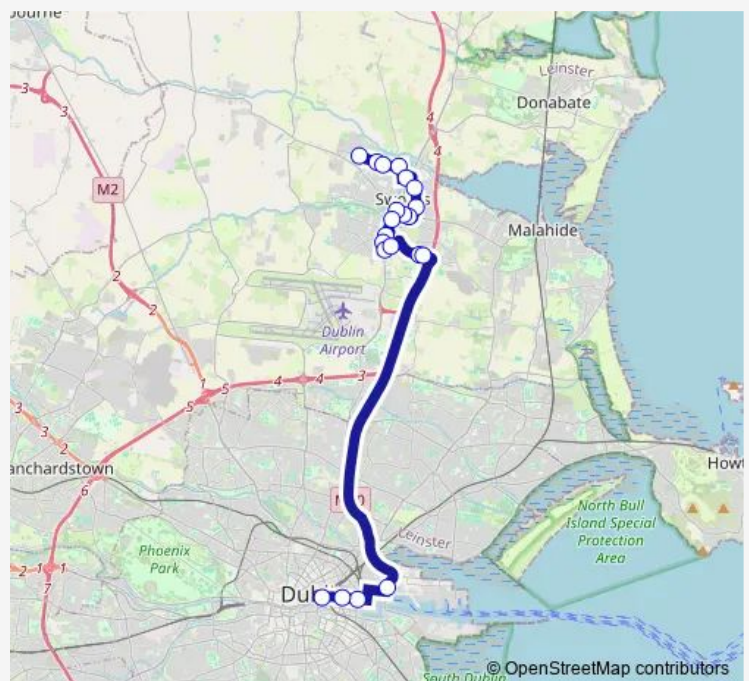

Convention Centre

Chq

Eden Quay

Route schedule

Miller's Glen — Eden Quay

Monday 07:15-07:21

Tuesday 07:15-07:21

Wednesday 07:15-07:21

Thursday 07:15-07:21

Friday 07:15-07:21

Saturday —

Sunday —

Route info

Direction: Miller's Glen

Stops: 21

Trip Duration: 0 hour 48 min

506X — Broadmeadow, Miller's Glen - Dublin, Marlborough Street

Direction

Miller's Glen — Eden Quay

15 stops

[Open route schedule](#)

Miller's Glen

Applewood

Jugback Terrace

Wednesday 08:01

Thursday 08:01

Friday 08:01

Saturday —

Sunday —

Route info

Direction: Miller's Glen

Stops: 15