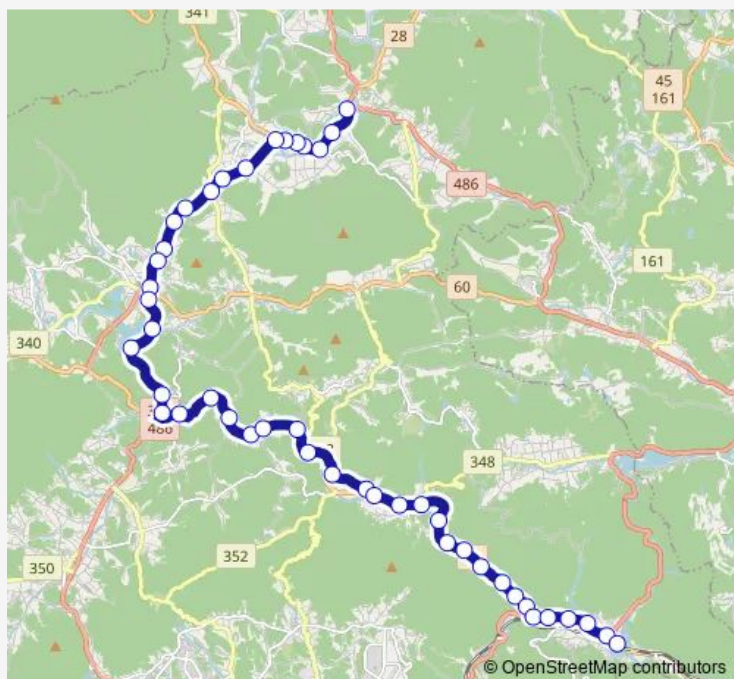

貞助

Route schedule

豊栄 — 河内駅前

Monday 06:35-14:00

Tuesday 06:35-14:00

Wednesday 06:35-14:00

Thursday 06:35-14:00

Friday 06:35-14:00

Saturday —

Sunday —

Route info

Direction: 豊栄

Stops: 45

Trip Duration: 0 hour 36 min

■ 西河内線

中戸野

Wednesday 11:20-17:45

Thursday 11:20-17:45

Friday 11:20-17:45

Saturday —

Sunday —

Route info

Direction: 河内駅前

Stops: 45