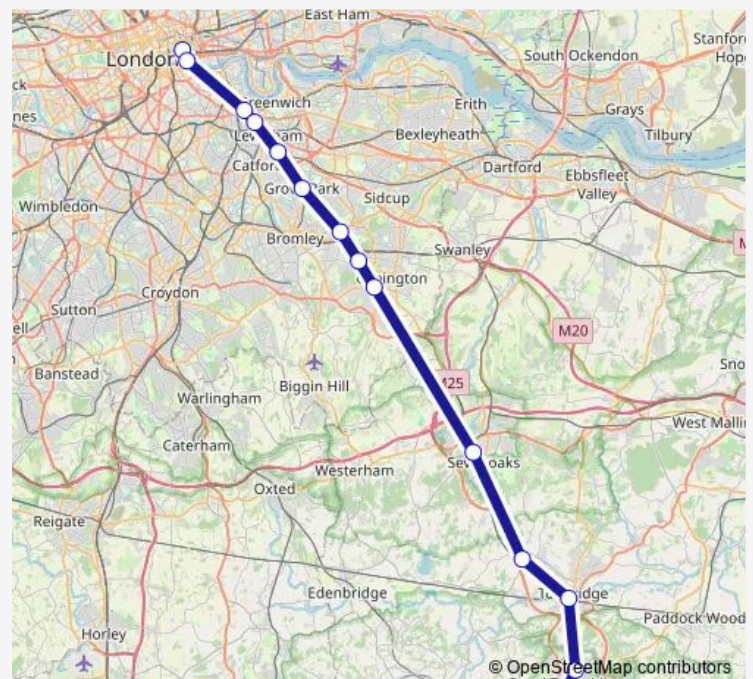

Route schedule

London Cannon Street — Tunbridge Wells

Monday 24:20⁺¹

Tuesday 00:20-00:20⁺¹

Wednesday 00:20

Thursday —

Friday —

Saturday —

Sunday —

Route info

Direction: London Cannon Street

Stops: 18

Trip Duration: 1 hour 7 min

■ Se:Cst->Tbw — SE train service from CST to Tbw

Direction

London Cannon Street — Tunbridge Wells

14 stops

[Open route schedule](#)

London Cannon Street

London Bridge

New Cross

St Johns (London)

Hither Green

Grove Park

Route info

Direction: London Cannon Street

Stops: 14

Trip Duration: 0 hour 58 min

Se:Cst->Tbw Rail time schedules and route maps are available in an offline PDF at busmaps.com. Use the busmaps.com website to see live bus times, train schedule or subway schedule, and step-by-step directions for all public transit in London