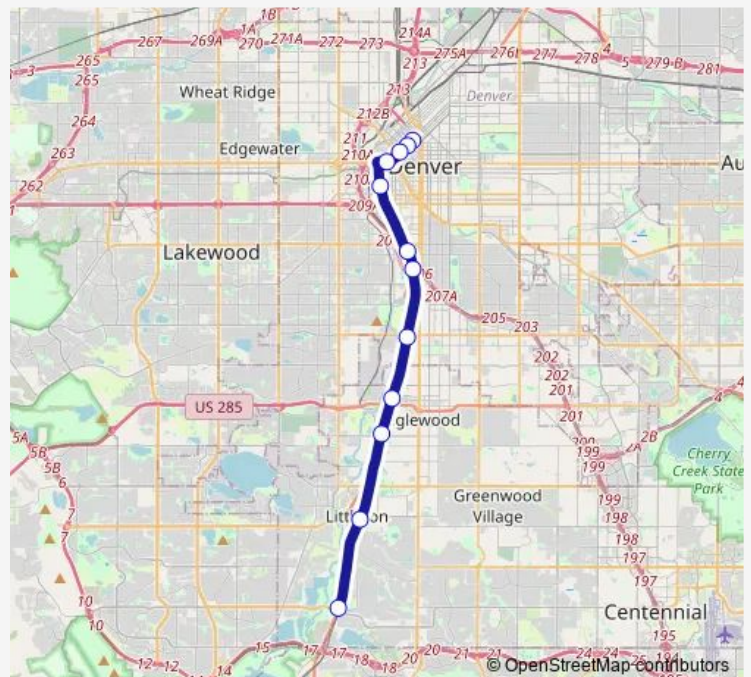

Littleton / Downtown Station

Oxford - City of Sheridan Station

Englewood Station

Evans Station

I-25 & Broadway Station

Alameda Station

10th & Osage Station

Colfax at Auraria Station

Theatre District / Convention Center Station

16th & California Station

18th & California Station

Route schedule

Littleton / Mineral Ave Station — 18th & California Station

Monday 04:26-23:09

Tuesday 04:26-23:09

Wednesday 04:26-23:09

Thursday 04:26-23:09

Friday 04:23-01:09⁺¹

Saturday 04:23-01:03⁺¹

Sunday 04:23-23:27

Route info

Direction: Littleton / Mineral Ave Station

Stops: 12

Trip Duration: 0 hour 42 min

D — 18th & California to Littleton-Mineral Station

Direction

18th & Stout Station — Littleton / Mineral Ave Station

12 stops

[Open route schedule](#)

18th & Stout Station

16th & Stout Station