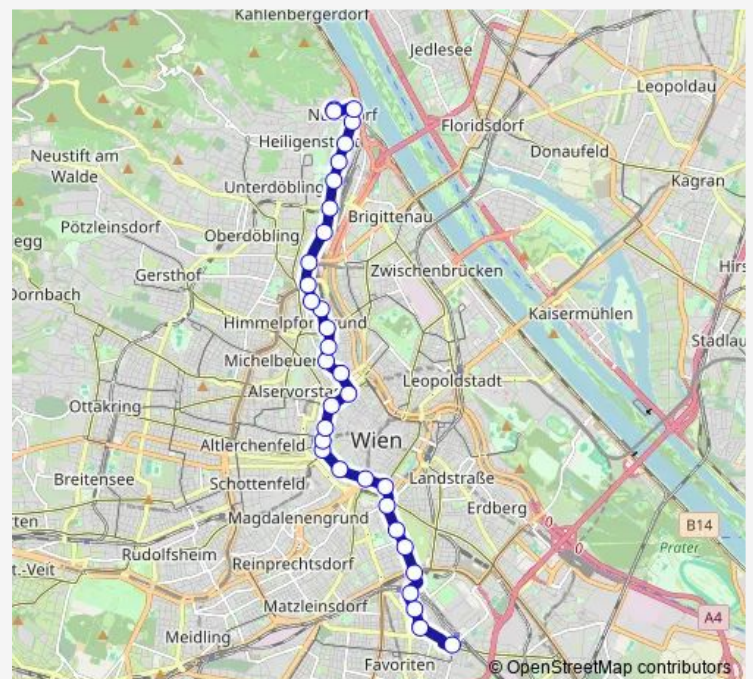

Tram D Absberggasse - Nußdorf, Beethovengang

[Go to website](#)

Direction

undefined — undefined

0 stops

[Open route schedule](#)

Route schedule

undefined — undefined

Monday 05:04-05:28

Tuesday 05:04-05:28

Wednesday 05:04-05:28

Thursday 05:04-05:28

Friday 05:04-05:28

Saturday 05:04-05:24

Sunday 05:04-05:24

Route info

Direction:

Stops: 0

Trip Duration: – min

D — Absberggasse - Nußdorf, Beethovengang

Direction

Nußdorf, Beethovengang — Absberggasse

33 stops

[Open route schedule](#)