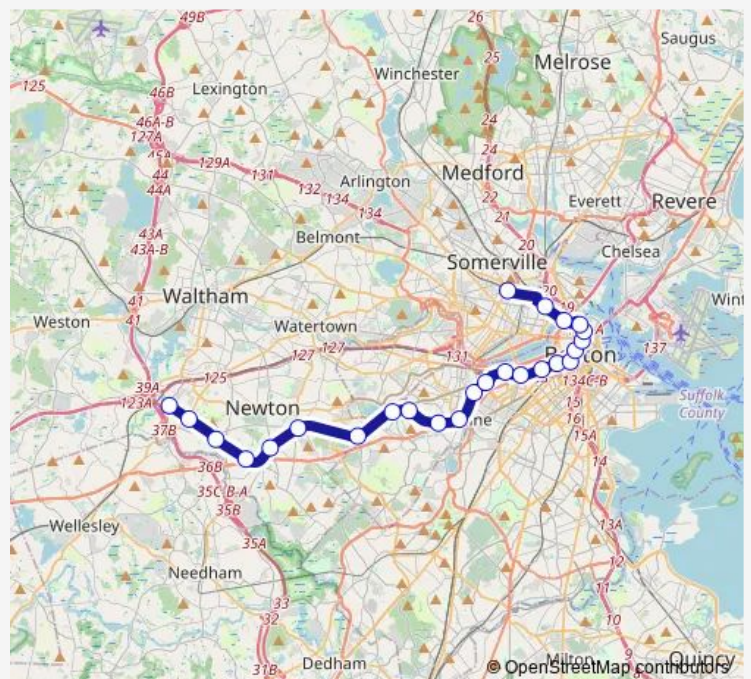

Tram D Green Line D

[Go to website](#)

Direction

Riverside — Union Square

25 stops

[Open route schedule](#)

- Riverside
- Woodland
- Waban
- Eliot
- Newton Highlands
- Newton Centre
- Chestnut Hill
- Reservoir
- Beaconsfield
- Brookline Hills
- Brookline Village
- Longwood
- Fenway
- Kenmore
- Hynes Convention Center
- Copley
- Arlington
- Boylston
- Park Street
- Government Center
- Haymarket

Route schedule

Riverside — Union Square

Monday	04:45-00:15 ⁺¹
Tuesday	04:45-01:45 ⁺¹
Wednesday	04:45-00:15 ⁺¹
Thursday	04:45-00:15 ⁺¹
Friday	04:45-00:15 ⁺¹
Saturday	05:00-00:15 ⁺¹
Sunday	05:25-00:15 ⁺¹

Route info

Direction: Riverside

Stops: 25

Trip Duration: 0 hour 55 min

■ D — Green Line D

North Station

Science Park/West End

Lechmere

Union Square

Direction

Union Square — Riverside

25 stops

[Open route schedule](#)

Union Square

Lechmere

Science Park/West End

North Station