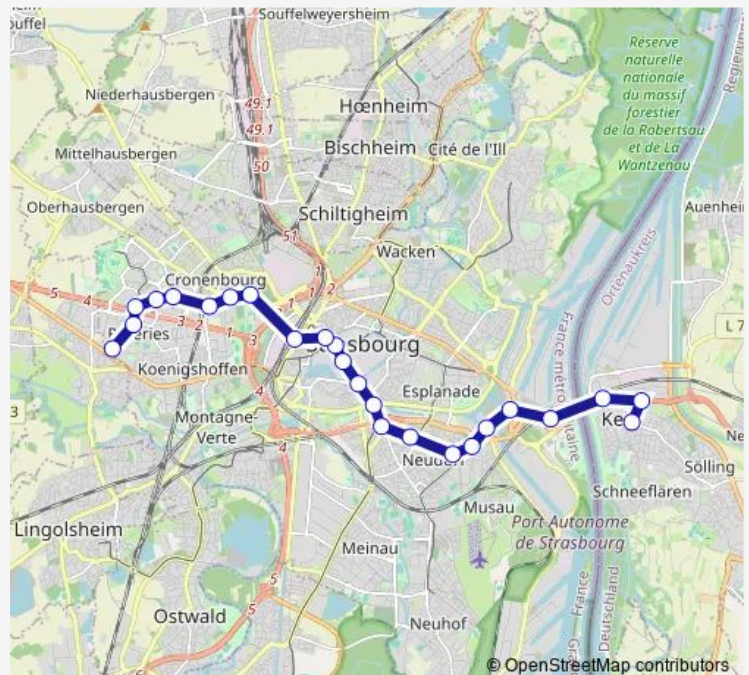

Hôpital de Hautepierre

Ducs d'Alsace

Saint Florent

Rotonde

Gare Centrale

Ancienne Synagogue / Les Halles

Homme de Fer

Langstross/Grand Rue

Port du Rhin

Route schedule

Poteries — Kehl Rathaus

Monday	04:15-00:20 ⁺¹
Tuesday	04:15-00:20 ⁺¹
Wednesday	04:15-00:20 ⁺¹
Thursday	04:15-00:20 ⁺¹
Friday	04:15-00:20 ⁺¹
Saturday	04:15-00:20 ⁺¹
Sunday	04:58-00:20 ⁺¹

Route info

Direction: Poteries

Stops: 24

Trip Duration: 0 hour 41 min

D — Poteries - Port du Rhin / Kehl Rathaus

Kehl Bahnhof

Hochschule / Lager

Kehl Rathaus

Wednesday 04:21-23:59

Thursday 04:21-23:59

Friday 04:21-23:59

Saturday 04:21-23:59

Sunday 04:46-23:59

Route info

Direction: Kehl Rathaus

Stops: 24