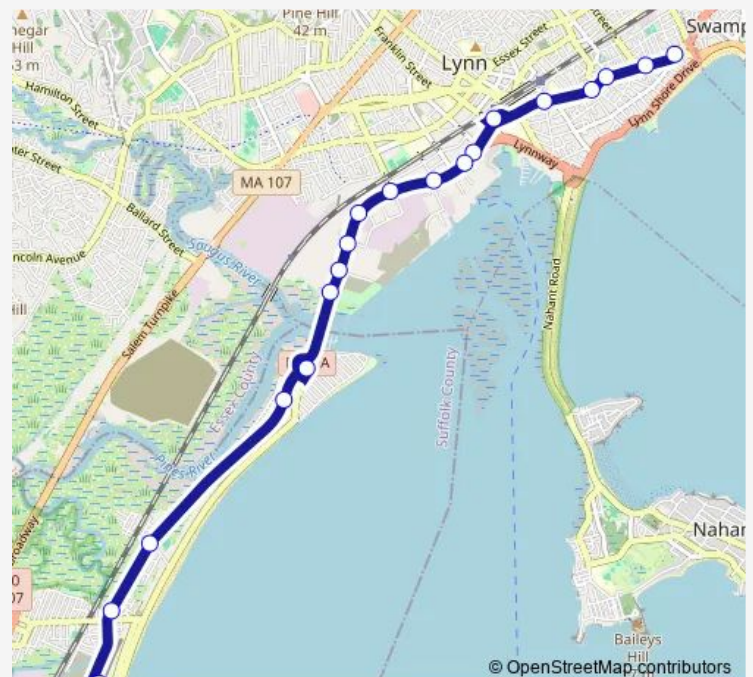

### Route schedule

Wonderland — Ocean St opp Michigan Ave

Monday	06:45-01:10 <sup>+1</sup>
Tuesday	06:45-01:10 <sup>+1</sup>
Wednesday	06:45-01:10 <sup>+1</sup>
Thursday	06:45-01:10 <sup>+1</sup>
Friday	06:45-01:10 <sup>+1</sup>
Saturday	—
Sunday	07:25-08:20

### Route info

Direction: Wonderland

Stops: 22

Trip Duration: 0 hour 25 min

441/442 — Marblehead - Wonderland Station

**Direction**

Ocean St @ Michigan Ave — Wonderland

19 stops

[Open route schedule](#)

Ocean St @ Michigan Ave

Lewis St @ Phillips Ave

Lewis St @ Lafayette Park

Lewis St @ Chestnut St

Broad St @ Silsbee St

Lynn

Lynnway @ Pleasant St