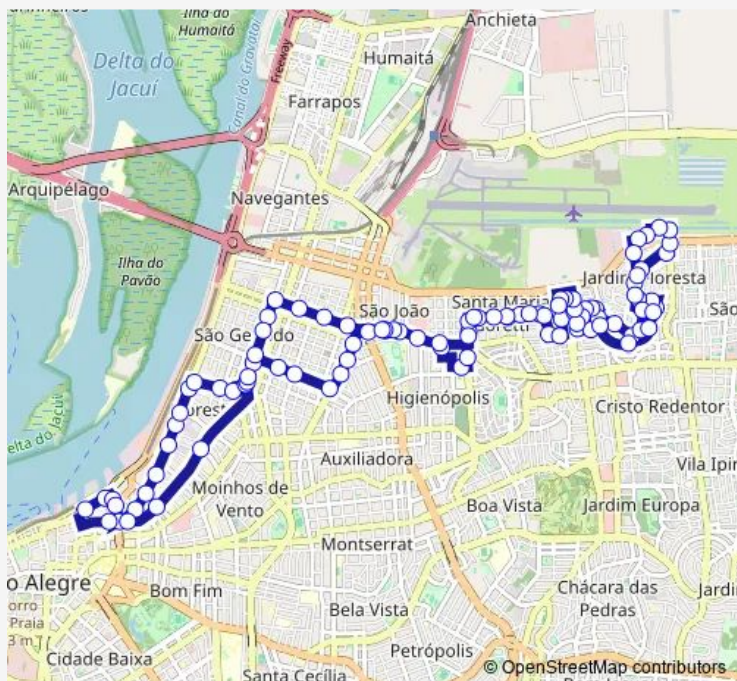

SAO Pedro

SAO Pedro

SAO Pedro

Route schedule

Julio DE Castilhos — Voluntarios DA Patria

Monday 05:40-23:20

Tuesday 05:40-23:20

Wednesday 05:40-23:20

Thursday 05:40-23:20

Friday 05:40-23:20

Saturday 06:10-22:57

Sunday 06:40-23:00

Route info

Direction: Julio DE Castilhos

Stops: 101

Trip Duration: 1 hour 10 min