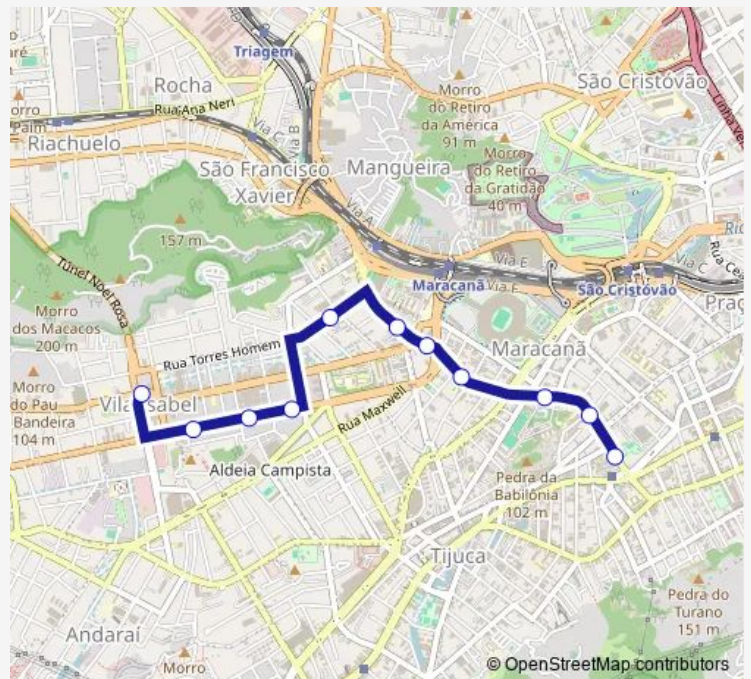

Bus 605 Vila Isabel - Praça Saens Peña

[Go to website](#)

Direction

Ponto Final: Vila Isabel : Praça Barão de Drummond — BRS 1,2,3,6,I: Pereira de Siqueira

11 stops

[Open route schedule](#)

Ponto Final: Vila Isabel : Praça Barão de Drummond

BRS 6,7: Benevenuto Berna

BRS 1,2,3,6,I: Pereira de Siqueira

Route schedule

Ponto Final: Vila Isabel : Praça Barão de Drummond — BRS 1,2,3,6,I: Pereira de Siqueira

Monday	06:00-17:00
Tuesday	06:00-17:00
Wednesday	06:00-17:00
Thursday	06:00-17:00
Friday	06:00-17:00
Saturday	—
Sunday	—

Route info

Direction: Ponto Final: Vila Isabel : Praça Barão de Drummond

Stops: 11

Trip Duration: 0 hour 14 min

Direction

BRS 1,2,3,6,I: Pereira de Siqueira — Ponto Final: Vila Isabel : Praça Barão de Drummond

18 stops

[Open route schedule](#)

BRS 1,2,3,6,I: Pereira de Siqueira

BRS 1,2,5,6,7,I: Carmela Dutra

BRS 1,2,5,6,7,I: Conselheiro Zenha

BRS 1,6: Saens Peña li

Antônio Basílio

General Roca