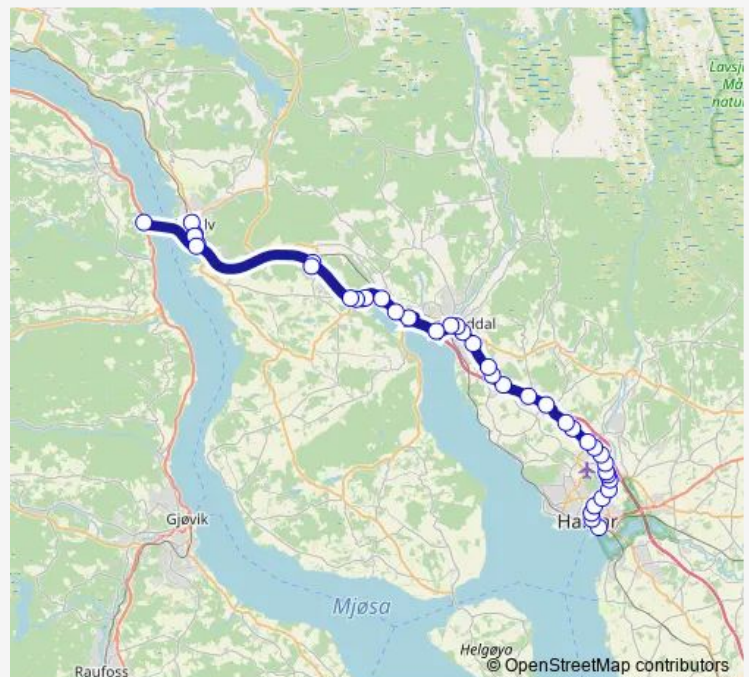

Sollerud

Stenbekk

Kongelhol

Route schedule

Hamar skystasjon — Mjøsbrua vest

Monday 05:49-16:35

Tuesday 05:49-16:35

Wednesday 05:49-16:35

Thursday 05:49-16:35

Friday 05:49-16:35

Saturday —

Sunday —

Route info

Direction: Hamar skystasjon

Stops: 39

Trip Duration: 0 hour 56 min