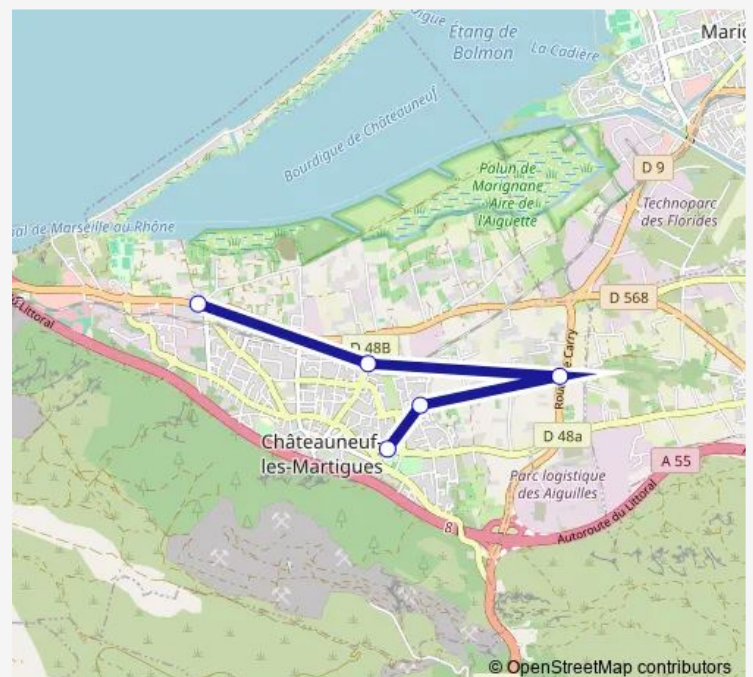

Thursday 16:15-17:15

Friday 16:15-17:15

Saturday —

Sunday —

Route info

Direction: Amandeirets Collège

Stops: 5

Trip Duration: 0 hour 23 min

605 — Collège des Amendeirets

Direction

Amandeirets Collège — Marie Mauron

14 stops

[Open route schedule](#)

Amandeirets Collège

Marie Curie

Les Pins

Friday 07:52-08:52

Saturday —

Sunday —

Route info

Direction: Le Leou

Stops: 5

Trip Duration: 0 hour 23 min

Direction

Saturday —

Sunday —

Route info

Direction: Marie Mauron

Stops: 14

Trip Duration: 0 hour 30 min

Direction

Amandeirets Collège — Le Vallon