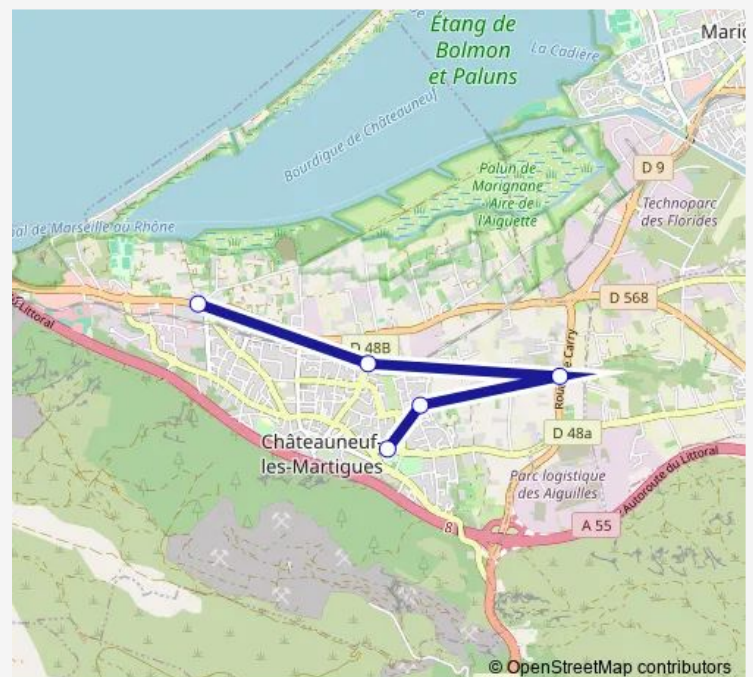

Bus 605 Collège des Amendeirets

[Go to website](#)

Direction

Amandeirets Collège — Le Leou

5 stops

[Open route schedule](#)

Amandeirets Collège

Les Félibres

Tholonet

Magnat

Le Leou

Route schedule

Amandeirets Collège — Le Leou

Monday	16:15-17:15
Tuesday	16:15-17:15
Wednesday	12:30
Thursday	16:15-17:15
Friday	16:15-17:15
Saturday	—
Sunday	—

Route info

Direction: Amandeirets Collège

Stops: 5

Trip Duration: 0 hour 23 min

605 — Collège des Amendeirets

Direction

Amandeirets Collège — Marie Mauron

14 stops

[Open route schedule](#)

Amandeirets Collège

Thursday 07:45-08:45

Friday 07:45-08:45

Saturday —

Sunday —

Route info

Direction: Marie Mauron

Stops: 14

Trip Duration: 0 hour 30 min