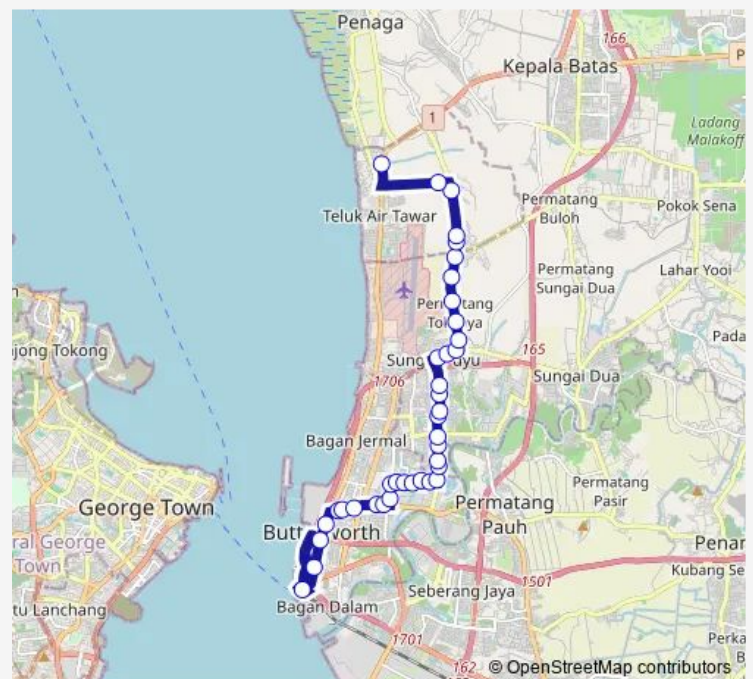

Direction

(M1) Penang Sentral — Hub Teluk Air Tawar

38 stops

[Open route schedule](#)

- (M1) Penang Sentral
- Taman Selat
- Pejabat Kesihatan Spu
- Public Mutual Bagan Luar
- Maktab Wan Jah
- Pangsapuri Telaga Emas
- Sjkc Chung Hwa 1
- Taman Cantik
- Taman Bagan
- Astaka Mak Mandin
- Kilang Professional
- Flat Mak Mandin
- Pejabat Pos Mak Mandin
- SJK Tamil Mak Mandin
- Taman Mak Mandin
- Taman Mak Mandin li
- Bengkel Mpsp Mak Mandin
- Taman Carissa Villa
- Apartmen Centro View
- Taman Mesra
- Pusat Perniagaan Taman Mesra

Route schedule

(M1) Penang Sentral — Hub Teluk Air Tawar

Monday	06:15-20:00
Tuesday	06:15-20:00
Wednesday	06:15-20:00
Thursday	06:15-20:00
Friday	06:15-20:00
Saturday	06:15-20:00
Sunday	06:15-20:00

Route info

Direction: (M1) Penang Sentral

Stops: 38

Trip Duration: 0 hour 55 min

605

Taman Mesra Indah

Taman Cengkih

Taman Industri Cengal

BGM Building

Friday 06:00-20:00

Saturday 06:00-20:00

Sunday 06:00-20:00

Route info

Direction: Hub Teluk Air Tawar

Stops: 38

Trip Duration: 0 hour 42 min

Balai Polis Mak Mandin