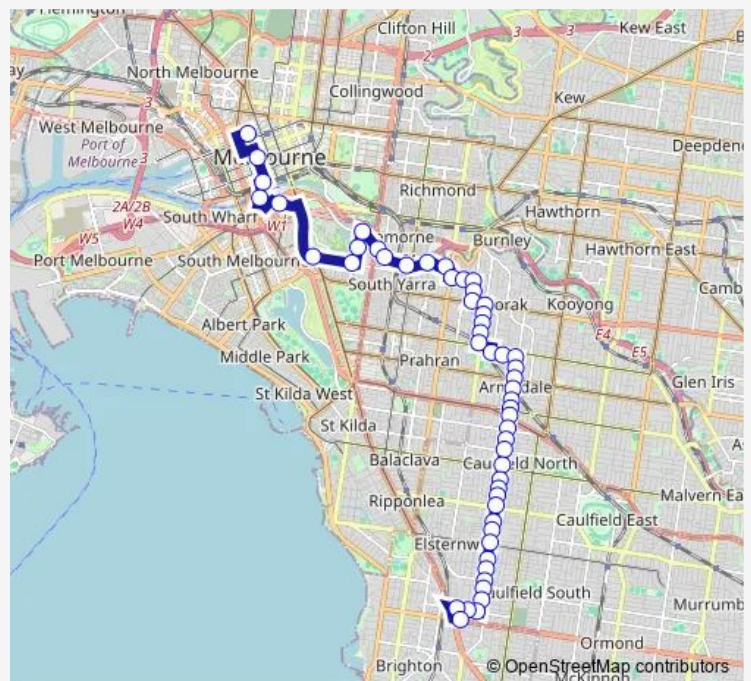

Wednesday 07:03-20:17

Thursday 07:03-20:17

Friday 07:03-20:17

Saturday 08:39-20:02

Sunday 09:08-20:18

Route info

Direction: A'Beckett St/Queen St (Melbourne City)

Stops: 53

Trip Duration: 0 hour 56 min

605 — Gardenvale - City

Dunraven Ave/Orrong Rd (Toorak)

Millicent Ave/Orrong Rd (Toorak)

Malvern Rd/Orrong Rd (Toorak)

Toorak Railway Station/Clendon Rd (Armadale)

Densham Rd/Rose St (Armadale)