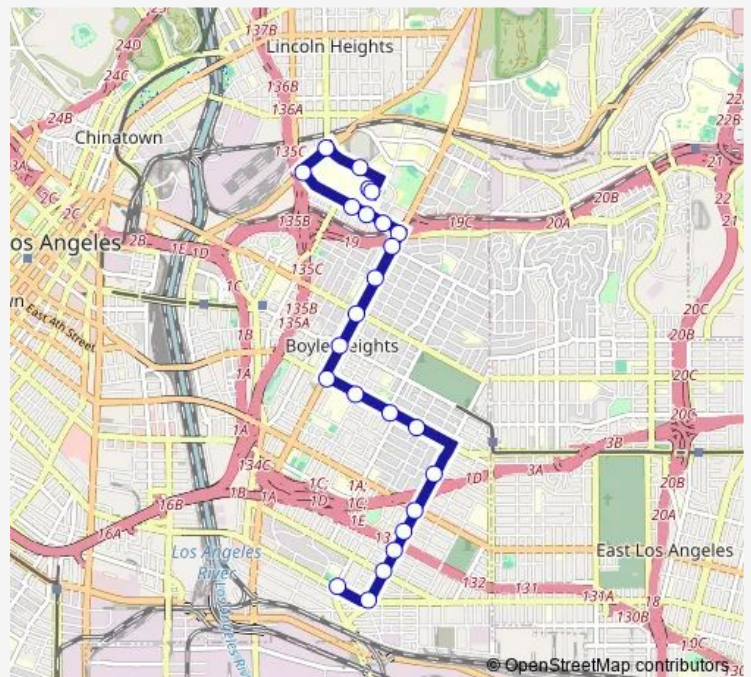

Thursday 05:37-19:00

Friday 05:37-19:00

Saturday 06:00-19:04

Sunday 06:00-19:04

Route info

Direction: Grande Vista / Olympic

Stops: 28

Trip Duration: 0 hour 30 min

605 — Metro Local Line

BusMaps

Marengo / State

1640 Marengo

Mission / Workman

Mission / Zonal

Zonal / State

USC Outpatient Clinic

USC Outpatient Layover

Direction

USC Outpatient Layover — Grande Vista / Olympic

24 stops

[Open route schedule](#)

USC Outpatient Layover

USC Outpatient Clinic

Zonal / Biggy

Tuesday 05:31-19:17

Wednesday 05:31-19:17

Thursday 05:31-19:17

Friday 05:31-19:17

Saturday 06:03-19:17

Sunday 06:03-19:17

Route info

Direction: USC Outpatient Layover