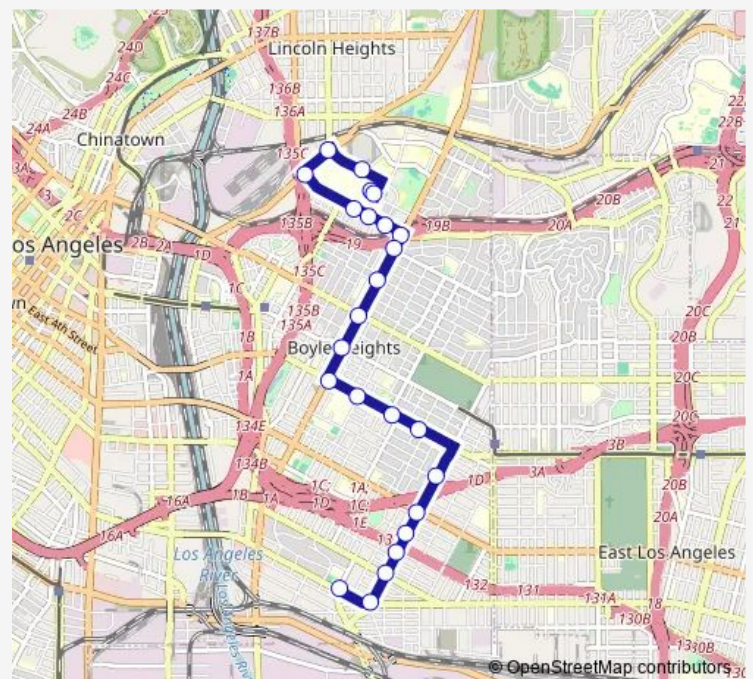

Thursday 05:37-19:00

Friday 05:37-19:00

Saturday 06:00-19:04

Sunday 06:00-19:04

Route info

Direction: Grande Vista / Olympic

Stops: 28

Trip Duration: 0 hour 28 min

605 — Metro Local Line

BusMaps

Marengo / State

1640 Marengo

Mission / Workman

Mission / Zonal

Zonal / State

USC Outpatient Clinic

USC Outpatient Layover

Direction

USC Outpatient Layover — Grande Vista / Olympic

24 stops

[Open route schedule](#)

USC Outpatient Layover

USC Outpatient Clinic

Zonal / Biggy

Tuesday 05:31-19:17

Wednesday 05:31-19:17

Thursday 05:31-19:17

Friday 05:31-19:17

Saturday 06:03-19:17

Sunday 06:03-19:17

Route info

Direction: USC Outpatient Layover