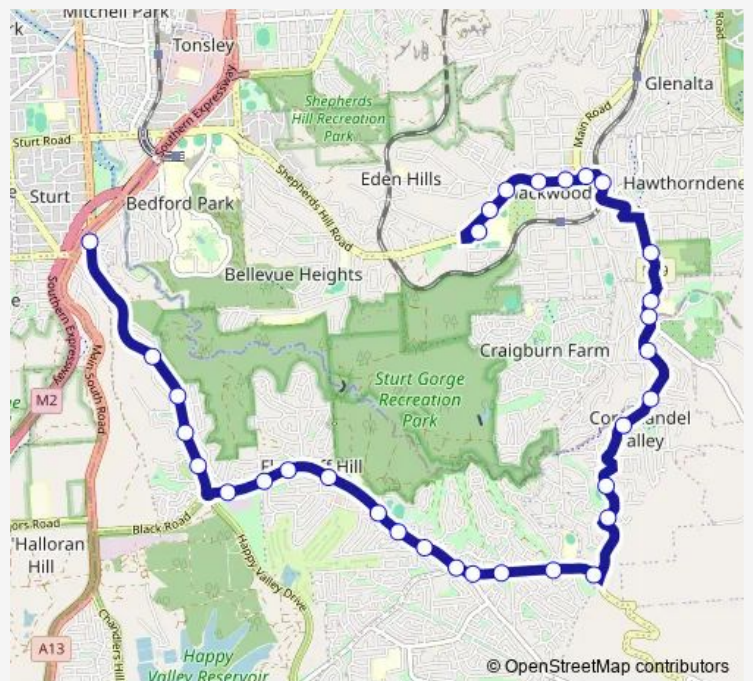

Monday 15:25-18:56

Tuesday 15:25-18:56

Wednesday 15:25-18:56

Thursday 15:25-18:56

Friday 15:25-18:56

Saturday 16:56

Sunday —

Route info

Direction: Stop School Blackwood High Pick Up

Stops: 32

Trip Duration: 0 hour 36 min

605 — Darlington to Blackwood Interchange

Stop 42 Black Rd - South West side

Stop 41A Black Rd - South West side

Stop 38A Black Rd - South side

Stop 38 Black Rd - South side

Stop 37 Black Rd - South East side

Stop 36 Black Rd - South side

Stop 35 Flagstaff Rd - West side

Stop 34 Flagstaff Rd - West side

Stop 33 Flagstaff Rd - West side

Stop 32 Flagstaff Rd - South West side

Sunday —

Route info

Direction: Stop 30 Flagstaff Rd - East side

Stops: 34

Trip Duration: 0 hour 35 min

Stop 34 Main Rd - West side

Stop 33A Main Rd - South side

Stop 31A Station Rd - North side