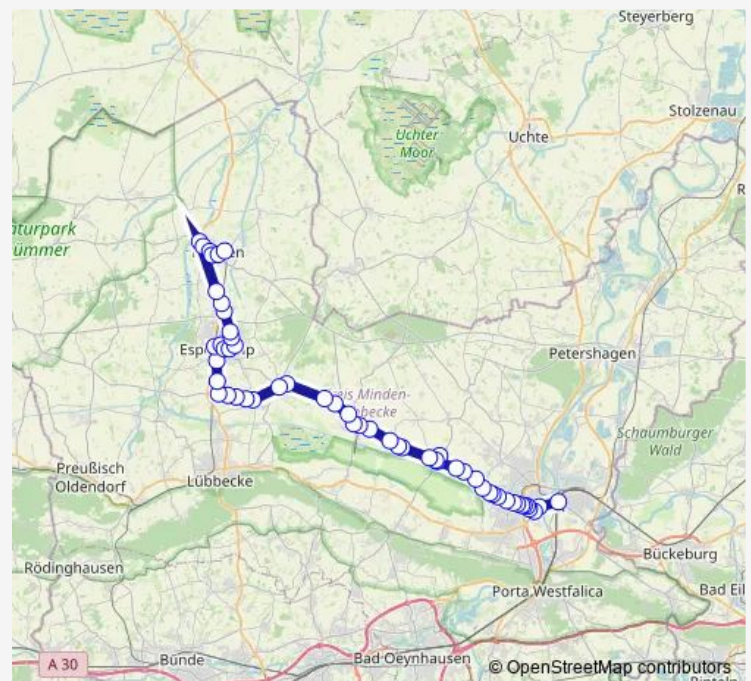

Saturday —

Sunday —

Route info

Direction: Rahden, Bahnhof

Stops: 57

Trip Duration: 1 hour 15 min

605

Esp-Isenstedt, Kaiser