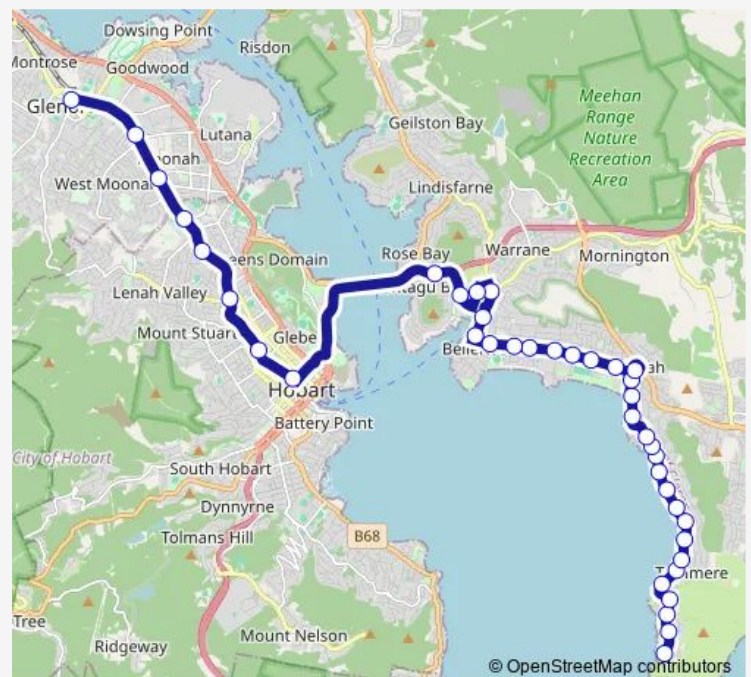

Howrah, Shoreline Plaza In

Stop 17, No.229 Clarence St

Stop 15, No.179 Clarence St

Route schedule

Stop 36, No.1002 Oceana Dr (Terminus) — Glenorchy Terminus C

Monday 07:10

Tuesday 07:10

Wednesday 07:10

Thursday 07:10

Friday 07:10

Saturday —

Sunday —

Route info

Direction: Stop 36, No.1002 Oceana Dr (Terminus)

Stops: 40

Trip Duration: 0 hour 58 min

Stop 5, opp.No.1 Gordons Hill Rd

Rosny Park Interchange Stop E

Stop 4, Rosny Hill Rd outside Rosny College

Stop 3, Tasman Highway near Sports Centre

Stop 2, No.90 Elizabeth St

Stop 5, No.308 Elizabeth St

Stop 9, No.22 New Town Rd

Stop 12, Opp. No.151 New Town Rd

Stop 15, No.232 New Town Rd

Stop 18, No.90 Main Rd (Moonah Shops)

Stop 21, No.212 Main Rd (Metro Springfield)

Glenorchy Terminus C

605 Bus time schedules and route maps are available in an offline PDF at busmaps.com. Use the busmaps.com website to see live bus times, train schedule or subway schedule, and step-by-step directions for all public transit in Hobart