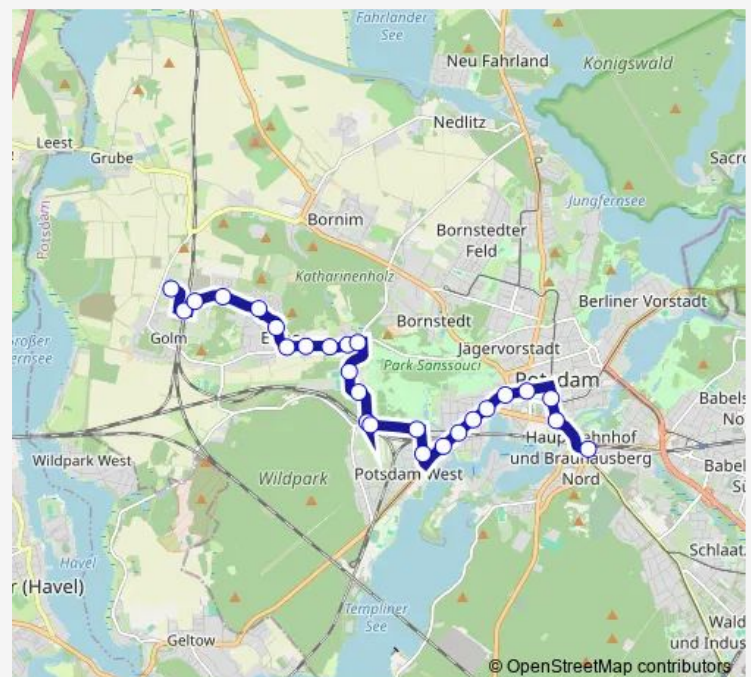

Potsdam, Golmer Fichten

Potsdam, Golm Bhf

Potsdam, Science Park West

Route schedule

Potsdam, Luisenplatz-Süd/Park Sanssouci — Potsdam, Science Park West

Monday 07:20-18:00

Tuesday 07:20-18:00

Wednesday 07:20-18:00

Thursday 07:20-18:00

Friday 07:20-17:00

Saturday —

Sunday —

Route info

Direction: Potsdam, Luisenplatz-Süd/Park Sanssouci

Stops: 21

Trip Duration: 0 hour 22 min

Direction

Potsdam, Science Park West — S Potsdam Hauptbahnhof

26 stops

[Open route schedule](#)

Potsdam, Science Park West

Potsdam, Golm Bhf

Potsdam, Golmer Fichten

Potsdam, Zum Großen Herzberg