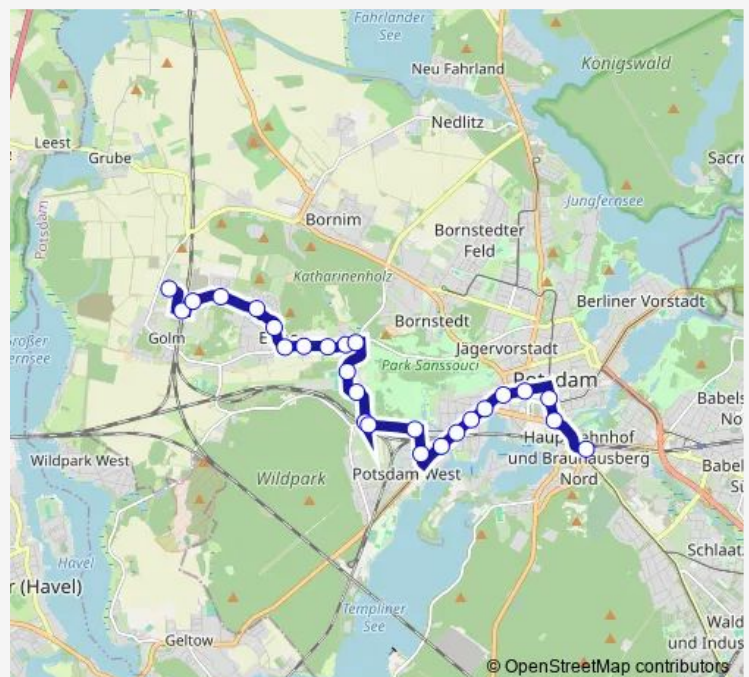

### Route schedule

Potsdam, Luisenplatz-Süd/Park Sanssouci — Potsdam, Science Park West

Monday 07:20-18:00

Tuesday 07:20-18:00

Wednesday 07:20-18:00

Thursday 07:20-18:00

Friday 07:20-18:00

Saturday —

### Route info

Direction: Potsdam, Luisenplatz-Süd/Park Sanssouci

Stops: 21

Trip Duration: 0 hour 22 min