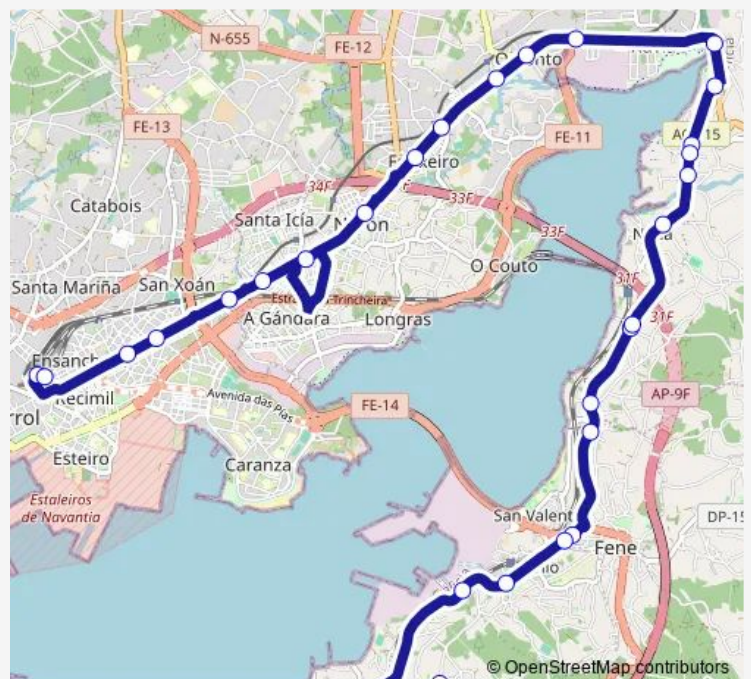

Thursday —

Friday 07:15

Saturday —

Sunday —

Route info

Direction: Ferrol E.A.

Stops: 29

Trip Duration: 0 hour 45 min

Monday 14:20

Tuesday 14:20-18:00

Wednesday 14:20

Thursday —

Friday 14:20

Saturday —

Sunday —

Route info