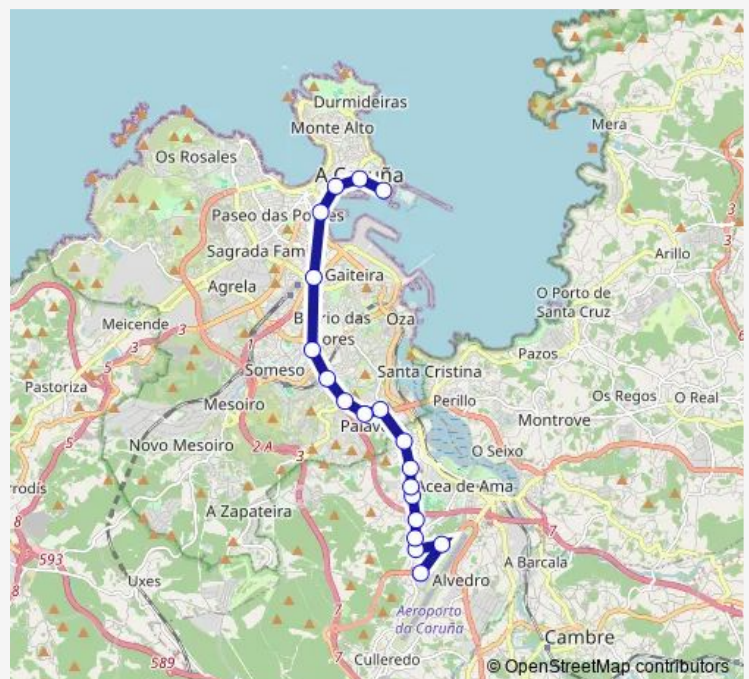

Portazgo

A Corveira

Vilaboa Igrexa

Vilaboa Confiteria

Vilaboa Pazo

Vilaboa Km7

Vilaboa Ponte

Cruce Aeroporto

Aeroporto De A Coruña

Route schedule

Hospital Abente Y Lago — Aeroporto De A Coruña

Monday	05:00-23:45
Tuesday	05:00-23:45
Wednesday	05:00-23:45
Thursday	05:00-23:45
Friday	05:00-23:45
Saturday	05:00-23:30
Sunday	05:00-23:30

Route info

Direction: Hospital Abente Y Lago

Stops: 19

Trip Duration: 0 hour 28 min

Direction

Aeroporto De A Coruña — Hospital Abente Y Lago

19 stops

[Open route schedule](#)

Thursday 00:30-23:30

Friday 00:30-23:30

Saturday 00:30-23:30

Sunday 00:30-23:00

Route info

Direction: Aeroporto De A Coruña

Stops: 19

Trip Duration: 0 hour 28 min