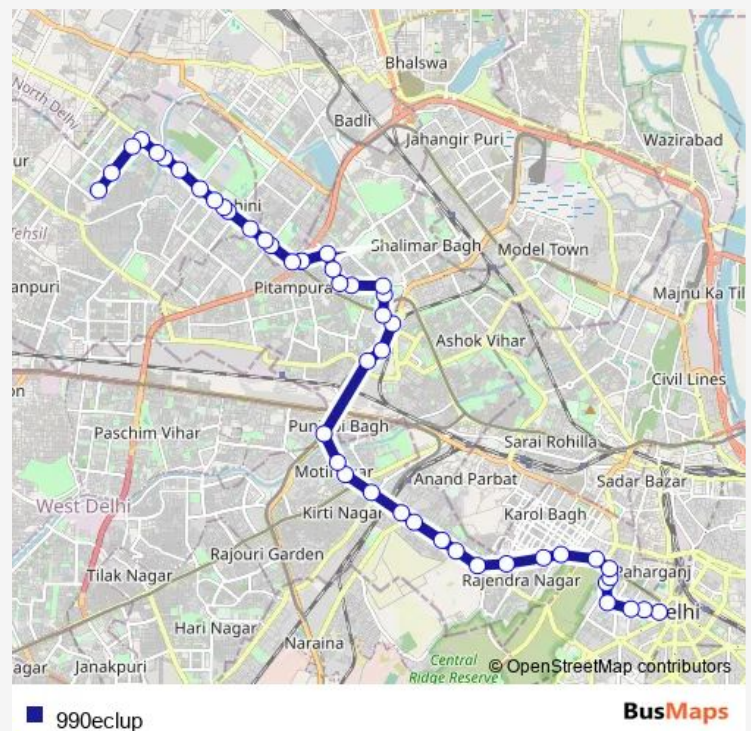

Bus 990eclup

[Go to website](#)

Direction

Shivaji Stadium Terminal — Rohini Sec 23 Pkt 1 (Green Hill Aptt.)

47 stops

[Open route schedule](#)

- Shivaji Stadium Terminal
- Shaheed Bhagat Singh Marg
- Shaheed Bhagat Singh Marg
- Gole Market
- PS Mandir Marg
- Balmiki Mandir
- Panchkuian Road Banwai Lal Hospital
- Meghdoot Bhawan
- Pusa Road Petrol Pump Sadhu Vaswani Marg
- Karol Bagh Metro Station
- Rajendra Place / Karol Bagh Telephone Exchange
- East Patel Nagar
- South Patel Nagar (Metro Station)
- West Patel Nagar
- Shadipur DTC Colony Metro Station
- Shadipur Depot
- Moti Nagar Industrial Area
- Karampura Terminal
- B Block New Moti Nagar
- Punjabi Bagh Terminal
- Britannia Chowk Shakurpur

Route schedule

Shivaji Stadium Terminal — Rohini Sec 23 Pkt 1 (Green Hill Aptt.)

Monday	11:06-14:06
Tuesday	11:06-14:06
Wednesday	11:06-14:06
Thursday	11:06-14:06
Friday	11:06-14:06
Saturday	11:06-14:06
Sunday	11:06-14:06

Route info

Direction: Shivaji Stadium Terminal

Stops: 47

Trip Duration: 1 hour 29 min

Telephone Exchange Shakurpur

Wazirpur DTC Depot Ring Road

Wazirpur DTC Depot / Netaji Subhash Palace

Guru Govind Singh College