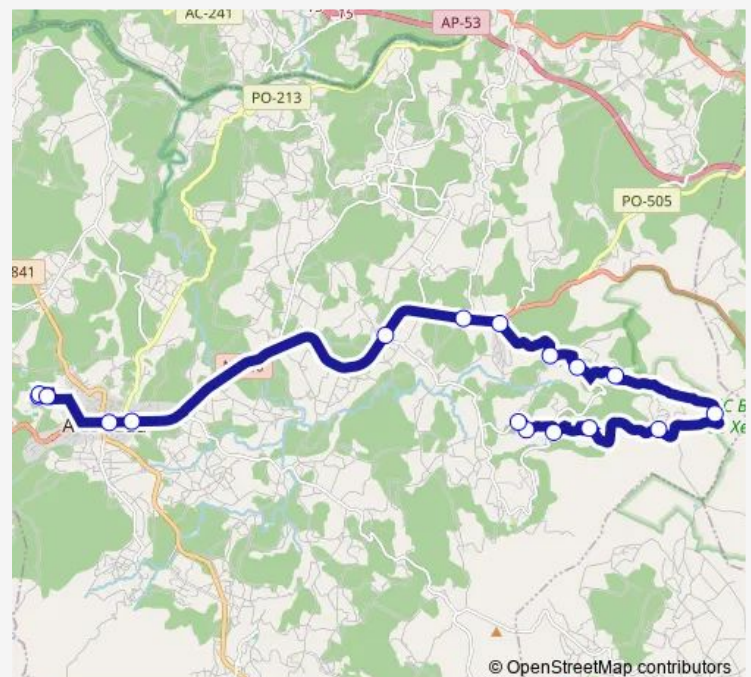

IES Avelina Valladares — Pousada(Curantes)

Monday 14:27

Tuesday 14:27-18:15

Wednesday 14:27

Thursday 14:27

Friday 14:27

Saturday —

Sunday —

Route info

Direction: IES Avelina Valladares

Stops: 17

Trip Duration: 0 hour 40 min

© OpenStreetMap contributors

■ Xg658010 — IES N° 1 - Pousada(Curantes)

BusMaps

Direction

Pousada(Curantes) — IES Avelina Valladares

17 stops

[Open route schedule](#)

Pousada(Curantes)

Viladefonso

Pazos

A Somoza

Fraiz I

Wednesday 07:50

Thursday 07:50

Friday 07:50

Saturday —

Sunday —

Route info

Direction: Pousada(Curantes)

Stops: 17