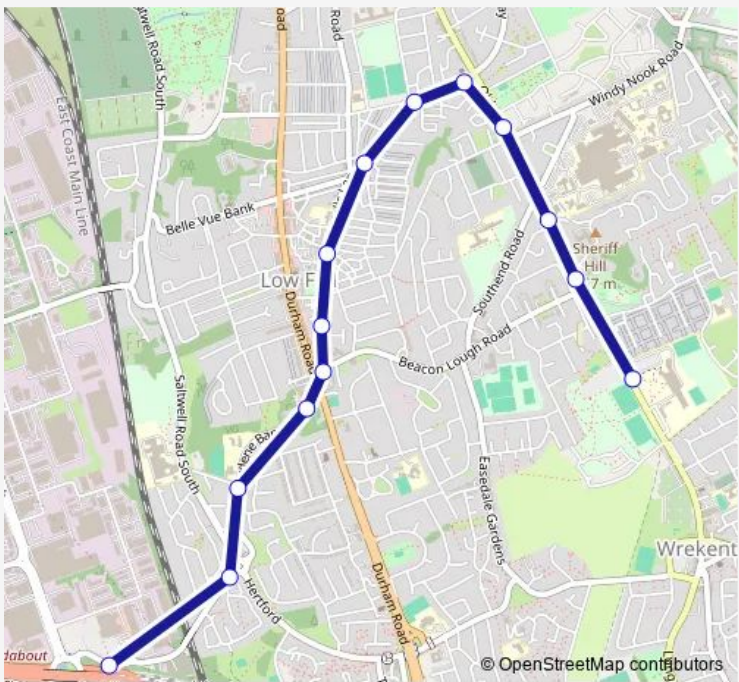

Bus S881 Chowdene - Cardinal Hume Catholic School

[Go to website](#)

Direction
 Cardinal Hume Catholic School — Chowdene Bank - Sainsbury
 14 stops
[Open route schedule](#)

- Cardinal Hume Catholic School
- Old Durham Road-Beacon Lough Road
- Queen Elizabeth Hospital
- Queen Elizabeth Hospital
- Kells Lane-Sheriff Highway
- Kells Lane-Grove Road
- Kells Lane-Harcourt Street
- Kells Lane-Wesley Street
- Kells Lane-Pimlico Court
- Kells Lane-Beacon Lough Road
- Chowdene Bank
- Chowdene Bank-The Lodges Road
- Chowdene Bank-Salcombe Gardens
- Chowdene Bank - Sainsbury

Route schedule
 Cardinal Hume Catholic School — Chowdene Bank - Sainsbury

Monday	14:55-15:30
Tuesday	14:55-15:30
Wednesday	14:55-15:30
Thursday	14:55-15:30
Friday	14:55-15:30
Saturday	—
Sunday	—

Route info
 Direction: Cardinal Hume Catholic School
 Stops: 14
 Trip Duration: 0 hour 15 min

S881 Bus time schedules and route maps are available in an offline PDF at busmaps.com. Use the busmaps.com website to see live bus times, train schedule or subway schedule, and step-by-step directions for all public transit in Gateshead