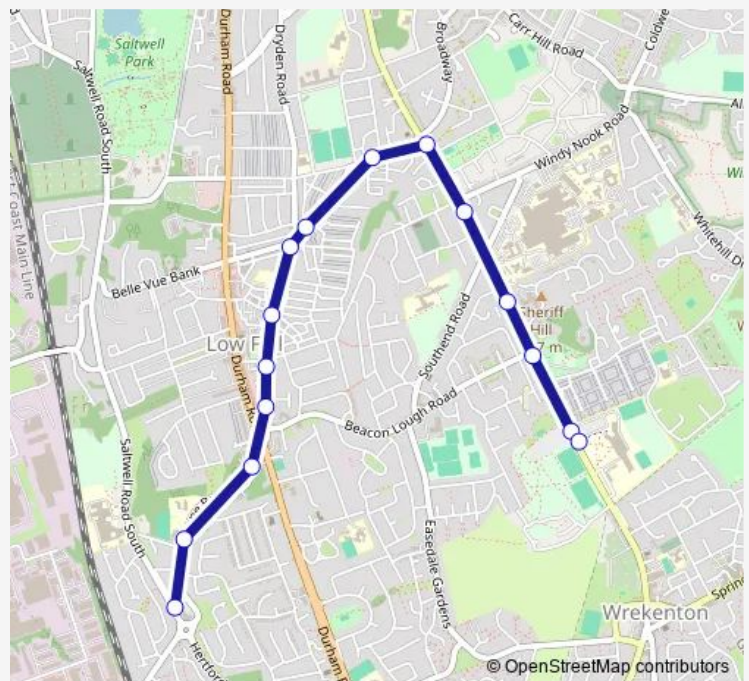

Sheriff's Highway-Three Tuns Ph

Queen Elizabeth Hospital

Queen Elizabeth Hospital

Old Durham Road-Beacon Lough Road

Old Durham Road-Whitehouse Lane

Cardinal Hume Catholic School

Route schedule

Saltwell Road South-Chowdene Bank — Cardinal Hume Catholic School

Monday 08:12

Tuesday 08:12

Wednesday 08:12

Thursday 08:12

Friday 08:12

Saturday —

Sunday —

Route info

Direction: Saltwell Road South-Chowdene Bank

Stops: 15

Trip Duration: 0 hour 23 min

S881 Bus time schedules and route maps are available in an offline PDF at busmaps.com. Use the busmaps.com website to see live bus times, train schedule or subway schedule, and step-by-step directions for all public transit in Gateshead