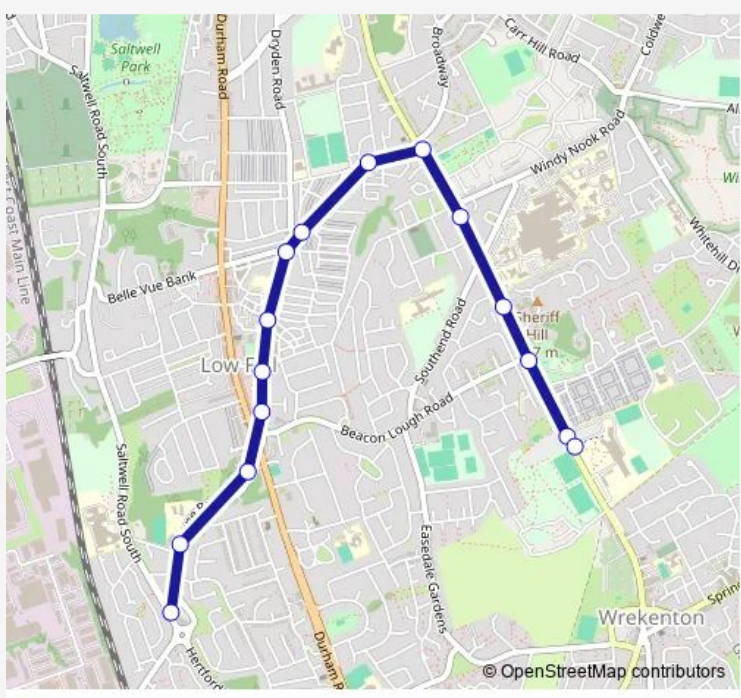

Bus S881 Allerdene - Cardinal Hume Catholic School

[Go to website](#)

Direction
 Saltwell Road South-Chowdene Bank — Cardinal Hume Catholic School

15 stops

[Open route schedule](#)

- Saltwell Road South-Chowdene Bank
- Chowdene Bank-The Lodges Road
- Chowdene Bank-Club
- Kells Lane - Pimlico Court
- Kells Lane-Albert Place
- Kells Lane-Lowreys Lane
- Kells Lane-Beaconsfield Road
- Kells Lane-Dryden Road
- Kells Lane-Beverley Road
- Sheriff's Highway-Three Tuns Ph
- Queen Elizabeth Hospital
- Queen Elizabeth Hospital
- Old Durham Road-Beacon Lough Road
- Old Durham Road-Whitehouse Lane
- Cardinal Hume Catholic School

Route schedule
 Saltwell Road South-Chowdene Bank — Cardinal Hume Catholic School

Monday	08:12
Tuesday	08:12
Wednesday	08:12
Thursday	08:12
Friday	08:12
Saturday	—
Sunday	—

Route info

Direction: Saltwell Road South-Chowdene Bank

Stops: 15

Trip Duration: 0 hour 23 min

S881 Bus time schedules and route maps are available in an offline PDF at busmaps.com. Use the busmaps.com website to see live bus times, train schedule or subway schedule, and step-by-step directions for all public transit in Gateshead