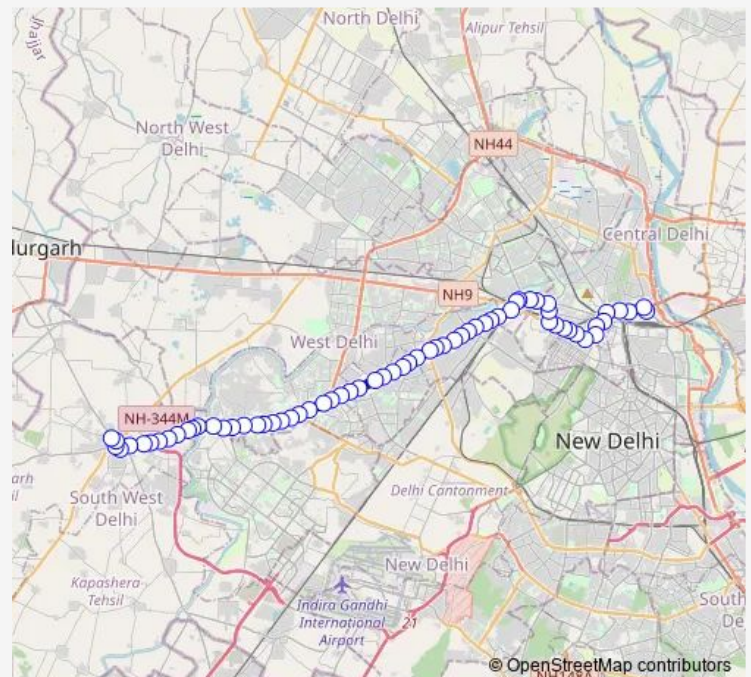

Shastri Nagar Shiv Mandir

Inderlok Metro Station

Inderlok

Route schedule

Isbt Kashmere Gate — Najafgarh Terminal

Monday 06:30-21:00

Tuesday 06:30-21:00

Wednesday 06:30-21:00

Thursday 06:30-21:00

Friday 06:30-21:00

Saturday 06:30-21:00

Sunday 06:30-21:00

Route info

Direction: Isbt Kashmere Gate

Stops: 67

Trip Duration: 1 hour 53 min