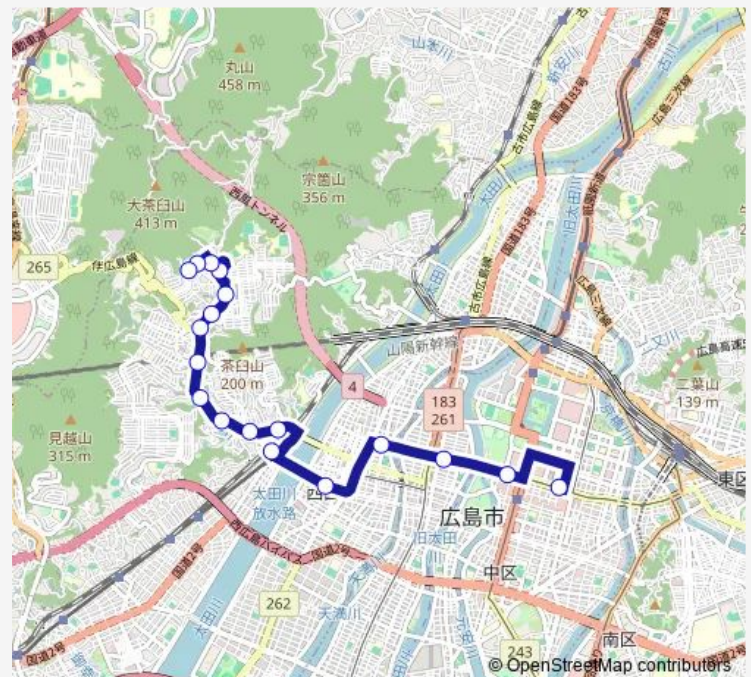

### Route schedule

八丁堀(ハング前) — 広電己斐団地

Monday 19:40-20:50

Tuesday 19:40-20:50

Wednesday 19:40-20:50

Thursday 19:40-20:50

Friday 19:40-20:50

Saturday —

### Route info

Direction: 八丁堀(ハング前)

Stops: 18

Trip Duration: 0 hour 37 min

■ 11-3 広電己斐団地線

11-3 広電己斐団地線 Bus time schedules and route maps are available in an offline PDF at [busmaps.com](https://busmaps.com). Use the [busmaps.com](https://busmaps.com) website to see live bus times, train schedule or subway schedule, and step-by-step directions for all public transit in Hiroshima