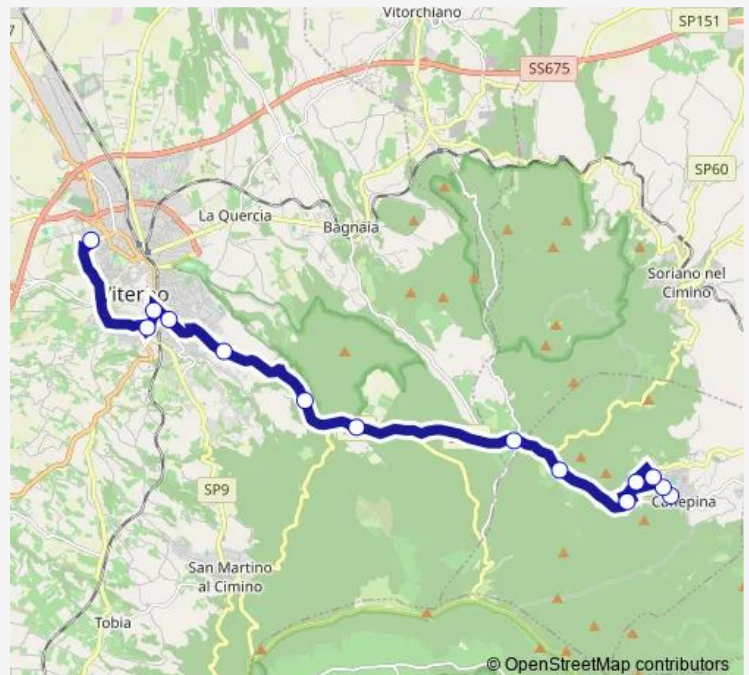

Viterbo | Via Cimina Str. Montagna # f1775

Viterbo | Via Cimina (Caserma) # f1776

Viterbo | Via S. M. Gradi (Università) # f1777

Viterbo | Porta Romana FS # f806

Viterbo | Ist. magistrale Rosa da Viterbo # f807

Viterbo | Riello # f641

Route schedule

Canepina | Piazza 1 Maggio # f1766 — Viterbo | Riello # f641

Monday	—
Tuesday	—
Wednesday	—
Thursday	—
Friday	—
Saturday	13:25
Sunday	—

Route info

Direction: Canepina | Piazza 1 Maggio # f1766

Stops: 14

Trip Duration: 0 hour 30 min

Canepina - Viterbo # Va7d

Bus time schedules and route maps are available in an offline PDF at busmaps.com. Use the busmaps.com website to see live bus times, train schedule or subway schedule, and step-by-step directions for all public transit in Viterbo