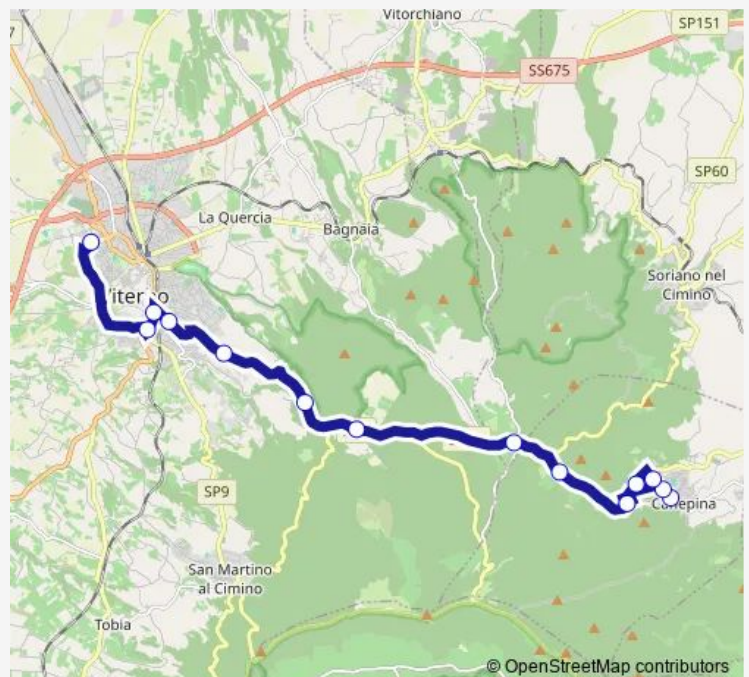

VITERBO | Riello # f641

Route schedule

Canepina | Piazza 1 Maggio # f1766 — VITERBO | Riello # f641

Monday	—
Tuesday	—
Wednesday	—
Thursday	—
Friday	—
Saturday	13:25
Sunday	—

Route info

Direction: Canepina | Piazza 1 Maggio # f1766

Stops: 14

Trip Duration: 0 hour 30 min

Canepina - Viterbo # Va7d

Bus time schedules and route maps are available in an offline PDF at busmaps.com. Use the busmaps.com website to see live bus times, train schedule or subway schedule, and step-by-step directions for all public transit in Viterbo