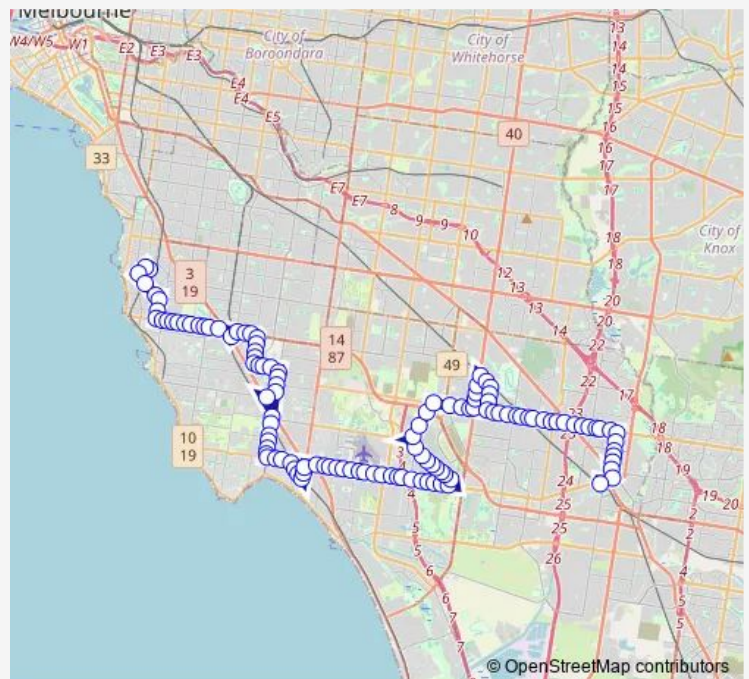

Bus 811 Brighton - Dandenong

[Go to website](#)

Direction

Dandenong Station/Foster St (Dandenong) — Brighton Town Hall/Wilson St (Brighton)

129 stops

[Open route schedule](#)

- Dandenong Station/Foster St (Dandenong)
- Langhorne Pl/Langhorne St (Dandenong)
- Dandenong Market/Cleeland St (Dandenong)
- Cleeland Street Medical Centre/Cleeland St (Dandenong)
- Ann St/Cleeland St (Dandenong)
- Dandenong Hospital/Cleeland St (Dandenong)
- Chisholm Institute/Cleeland St (Dandenong)
- Oasis Pool/Cleeland St (Dandenong)
- Woodlee St/Heatherton Rd (Dandenong)
- Menzies Ave/Heatherton Rd (Dandenong)
- Emerson School/Heatherton Rd (Dandenong)
- Gladstone Rd/Heatherton Rd (Dandenong)
- Adelaide St/Heatherton Rd (Dandenong)
- Gardiner Ave/Heatherton Rd (Dandenong)
- South Eastern Private Hospital/Heatherton Rd (Dandenong)
- Namu St/Heatherton Rd (Noble Park)
- Chandler Rd/Heatherton Rd (Noble Park)
- Ellendale Rd/Heatherton Rd (Noble Park)
- Ian St/Heatherton Rd (Noble Park)
- Noble Park RSL/Heatherton Rd (Noble Park)

Route schedule

Dandenong Station/Foster St (Dandenong) — Brighton Town Hall/Wilson St (Brighton)

Monday	14:43
Tuesday	14:43
Wednesday	14:43
Thursday	14:43
Friday	14:43
Saturday	—
Sunday	—

Route info

Direction: Dandenong Station/Foster St (Dandenong)

Stops: 129

Trip Duration: 2 hour 6 min

811 — Brighton - Dandenong

Douglas St/Heatherton Rd (Noble Park)

James St/Heatherton Rd (Noble Park)

Diggins Ct/Heatherton Rd (Noble Park)

Lawn Rd/Heatherton Rd (Noble Park)

Heatherhill Primary School/Heatherton Rd (Springvale)

Heatherton Rd/View Rd (Springvale)

Neale St/View Rd (Springvale)

Sandown Greyhounds/View Rd (Springvale)

Lightwood Rd/View Rd (Springvale)

Elm Gr/Lightwood Rd (Springvale)