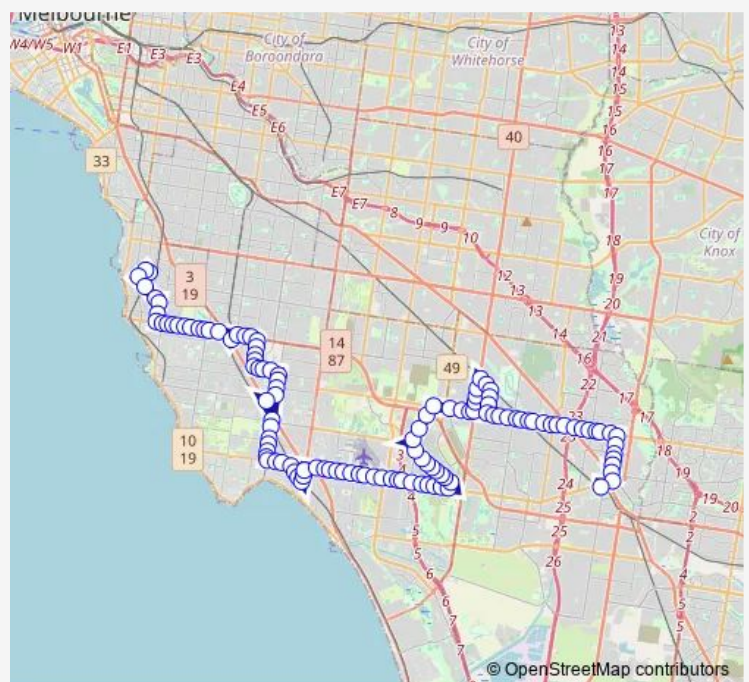

Ivy St/South Rd (Brighton East)

Letchworth Ave/South Rd (Brighton East)

Studley Rd/South Rd (Brighton East)

Cummins Rd/South Rd (Brighton East)

Gleniffer Ave/South Rd (Brighton East)

Moorabbin Station/Station St (Moorabbin)

Jasper Rd/South Rd (Bentleigh)

Moorabbin Bowls Club/South Rd (Bentleigh)

Route schedule

Brighton Town Hall/Wilson St (Brighton) — Dandenong Station/Foster St (Dandenong)

Monday	07:38
Tuesday	07:38
Wednesday	07:38
Thursday	07:38
Friday	07:38
Saturday	—
Sunday	—

Route info

Direction: Brighton Town Hall/Wilson St (Brighton)

Stops: 128

Trip Duration: 2 hour 9 min

811 — Brighton - Dandenong

Sandra Gr/South Rd (Bentleigh)

Deal Cl/Chapel Rd (Moorabbin)

Herne Cl/Chapel Rd (Moorabbin)