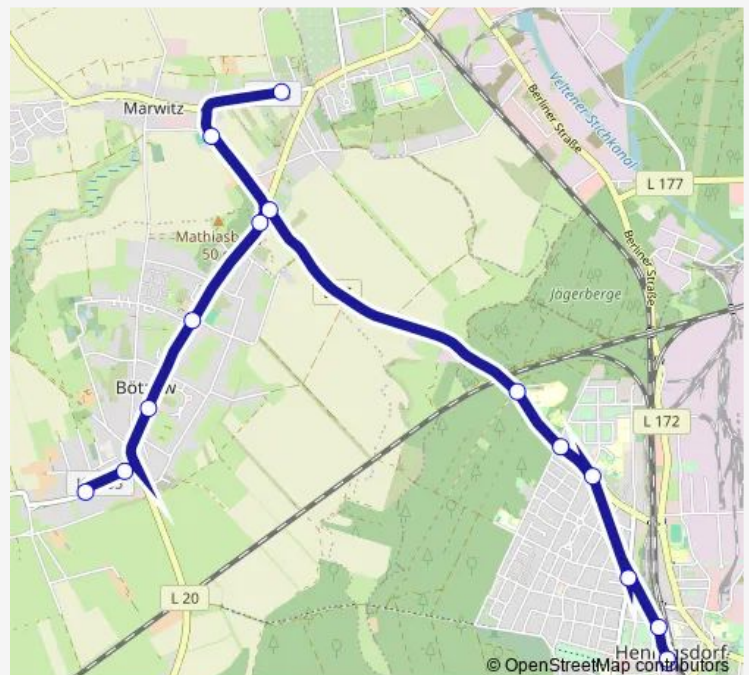

Bötzow, Kreisverkehr

Marwitz, Lindenstr.

Marwitz, Turnhalle

Marwitz, Marwitzer Kreuzung

Hennigsdorf, Krankenhaus

Hennigsdorf, Waidmannsweg

Hennigsdorf, Marwitzer Str.

Hennigsdorf, A.-Kolping-Platz

### Route schedule

Bötzow, Schule — S Hennigsdorf Bhf

Monday 06:52-14:29

Tuesday 06:52-14:29

Wednesday 06:52-14:29

Thursday 06:52-14:29

Friday 06:52-12:25

Saturday —

### Route info

Direction: Bötzow, Schule

Stops: 13

Trip Duration: 0 hour 24 min

## Route info

Direction: Marwitz, Wilhelmstr.

Stops: 10

Trip Duration: 0 hour 16 min