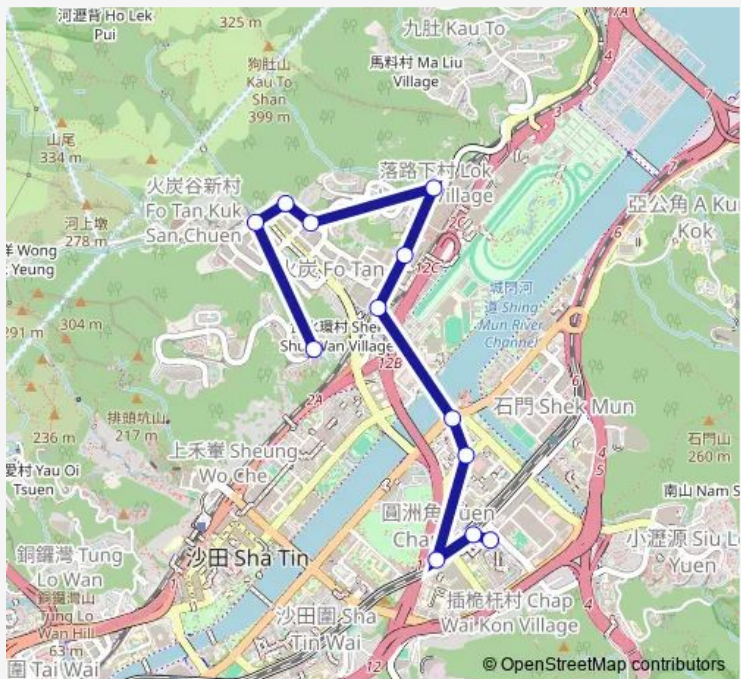

**Bus 811 SUI WO Court - YU Chui Court**

[Go to website](#)

**Direction**  
 YU YAN House, Yuet Chui Court — SUI WO Court Phase I|Sui WO Court|Sui WO Court BUS Terminus

12 stops

[Open route schedule](#)

- YU YAN House, Yuet Chui Court
- Chap WAI KON Street, Opposite City ONE Station|Chap WAI KON Street, Outside Prima Villa
- Prince OF Wales Hospital
- Ngan Shing Street, Outside City ONE Shatin|Ngan Shing Street, Outside Ngan Shing Commercial Centre
- TAI Chung KIU Road, Outside City ONE Shatin|Tai Chung KIU Road Outside City ONE Shatin Block 5
- LOK King Street, Outside FO TAN Station|Fo TAN Station
- LOK King Street, Opposite Jubilee Garden
- BUS LAY-BY AT LOK Shun Path Roundabout
- Kwei TEI Street, Outside WAH YIU Industrial Centre
- Kwei TEI Street, Near WAH WEI Industrial Centre
- Kwei TEI Street, Opposite TO Substation
- SUI WO Court Phase I|Sui WO Court|Sui WO Court BUS Terminus

**Route schedule**  
 YU YAN House, Yuet Chui Court — SUI WO Court Phase I|Sui WO Court|Sui WO Court BUS Terminus

Monday	06:15
Tuesday	06:15
Wednesday	06:15
Thursday	06:15
Friday	06:15
Saturday	06:15
Sunday	06:15

**Route info**  
 Direction: YU YAN House, Yuet Chui Court  
 Stops: 12  
 Trip Duration: 0 hour 18 min

## Direction

SUI WO Court Phase I|Sui WO Court|Sui WO Court BUS Terminus — YU YAN House, Yuet Chui Court

11 stops

[Open route schedule](#)

SUI WO Court Phase I|Sui WO Court|Sui WO Court BUS Terminus

SUI WO Road, Outside WAH LOK Industrial Centre