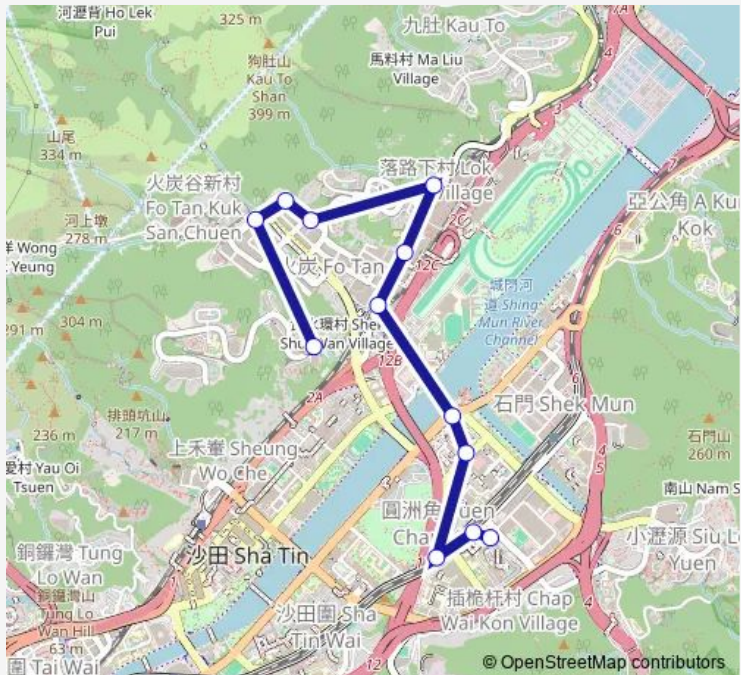

Bus 811 SUI WO Court - YU Chui Court

[Go to website](#)

Direction
 YU YAN HOUSE, YUET CHUI COURT — SUI WO COURT PHASE I|SUI WO COURT|SUI WO COURT BUS TERMINUS
 12 stops
[Open route schedule](#)

- YU YAN HOUSE, YUET CHUI COURT
- CHAP WAI KON STREET, OUTSIDE PRIMA VILLA|CHAP WAI KON STREET, OPPOSITE CITY ONE STATION
- PRINCE OF WALES HOSPITAL
- NGAN SHING STREET, OUTSIDE CITY ONE SHATIN|NGAN SHING STREET, OUTSIDE NGAN SHING COMMERCIAL CENTRE
- TAI CHUNG KIU ROAD, OUTSIDE CITY ONE SHATIN|TAI CHUNG KIU ROAD OUTSIDE CITY ONE SHATIN BLOCK 5
- LOK KING STREET, OUTSIDE FO TAN STATION|FO TAN STATION
- LOK KING STREET, OPPOSITE JUBILEE GARDEN
- BUS LAY-BY AT LOK SHUN PATH ROUNDABOUT
- KWEI TEI STREET, OUTSIDE WAH YIU INDUSTRIAL CENTRE
- KWEI TEI STREET, NEAR WAH WEI INDUSTRIAL CENTRE
- KWEI TEI STREET, OPPOSITE TO SUBSTATION
- SUI WO COURT PHASE I|SUI WO COURT|SUI WO COURT BUS TERMINUS

Route schedule
 YU YAN HOUSE, YUET CHUI COURT — SUI WO COURT PHASE I|SUI WO COURT|SUI WO COURT BUS TERMINUS

| | |
|-----------|-------|
| Monday | 06:15 |
| Tuesday | 06:15 |
| Wednesday | 06:15 |
| Thursday | 06:15 |
| Friday | 06:15 |
| Saturday | 06:15 |
| Sunday | 06:15 |

Route info
 Direction: YU YAN HOUSE, YUET CHUI COURT
 Stops: 12
 Trip Duration: 0 hour 18 min

Direction

SUI WO COURT PHASE I|SUI WO COURT|SUI WO COURT BUS TERMINUS — YU YAN HOUSE, YUET CHUI COURT

11 stops

[Open route schedule](#)

SUI WO COURT PHASE I|SUI WO COURT|SUI WO COURT BUS TERMINUS

SUI WO ROAD, OUTSIDE WAH LOK INDUSTRIAL CENTRE

TSUNG TAU HA ROAD, OUTSIDE FO TAN INDUSTRIAL CENTRE

BUS LAY-BY AT LOK SHUN PATH ROUNDABOUT