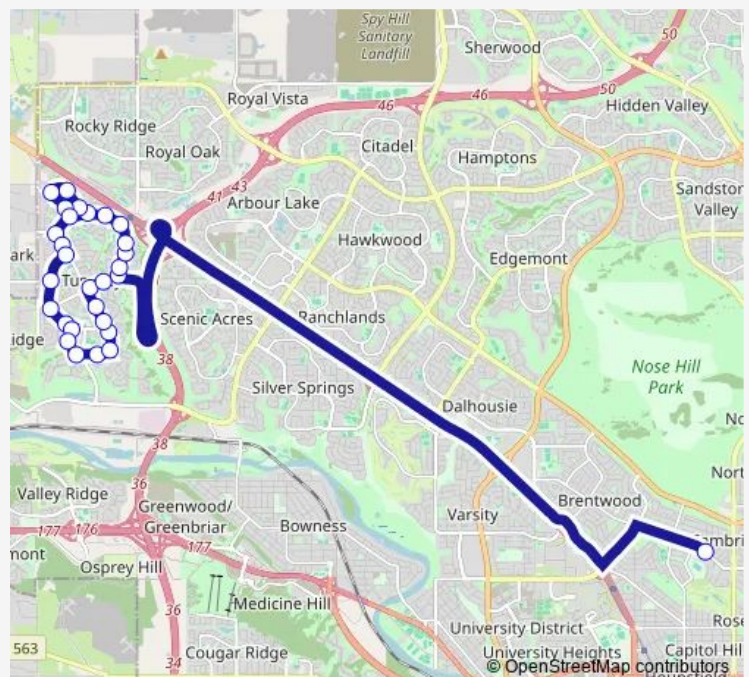

SB Tuscany Springs HL @ Tusselwood DR Nw

SB Tuscany WY @ Tuscany Springs HL Nw

SB Tuscany WY @ Tuscany Ridge HT Nw

WB Tuscany DR @ Tuscany WY NW

SB Tuscany DR @ Tuscany Ridge CR NW

SB Tuscany DR @ Toscana GD NW

EB Tuscany DR @ Tuscany Ridge CL NW

SB Tuscany Glen RD @ Tuscany DR Nw

SB Tuscany Glen RD @ Tuscany Glen PA Nw

Route schedule

WB Northmount DR @ Clarendon RD NW — EB Tuscany BV @ Tuscany Hills RD Nw

Monday 15:29

Tuesday 15:29

Wednesday 15:29

Thursday 15:29

Friday 14:33

Saturday —

Sunday —

Route info

Direction: WB Northmount DR @ Clarendon RD NW

Stops: 29

Trip Duration: 0 hour 43 min

811 — St. Francis/ Tuscany

EB Tuscany Estates DR @ Tuscany Glen PA Nw

EB Tuscany Meadows DR @ Tuscany Meadows HE Nw

NB Tuscany Ravine RD @ Tuscany Meadows DR Nw

NB Tuscany Ravine RD @ Tuscany Meadows HT Nw