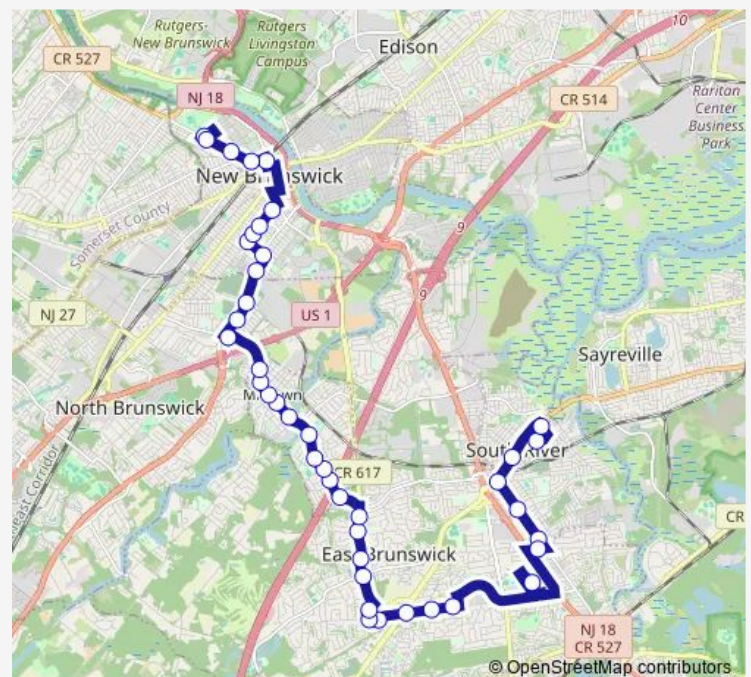

N Main ST AT Riva Ave#

Route schedule

ST Peters Hospital — Jackson ST AT Wilson/Raritan Aves

Monday 09:30-13:30

Tuesday 09:30-13:30

Wednesday 09:30-13:30

Thursday 09:30-13:30

Friday 09:30-13:30

Saturday —

Sunday —

Route info

Direction: ST Peters Hospital

Stops: 47

Trip Duration: 0 hour 47 min

N Main ST AT Cottage Ave#

N MAIN ST AT FORD AVE#

Main ST AT Lakewood Ave#

S Main ST AT Lincoln Ave#

S Main ST AT Foch Ave#

S MAIN ST AT W. JOFFRE AVENUE#

S Main ST AT Millers Ln#

Ryders LN AT Milltown Rd#

RYDERS LN AT INNES ROAD

Ryders LN AT Peach Orchard Dr#

Rues LN AT Summerhill Rd#

Mall Entrance Next TO AMC Theaters

RACETRACK RD AT WINDSOR DR

OLD Bridge Turnpike AT Gladstone Dr

OLD Bridge Turnpike 300'N OF NEW St

OLD Bridge Turnpike AT Johnson Pl

Main ST AT Hillside Ave