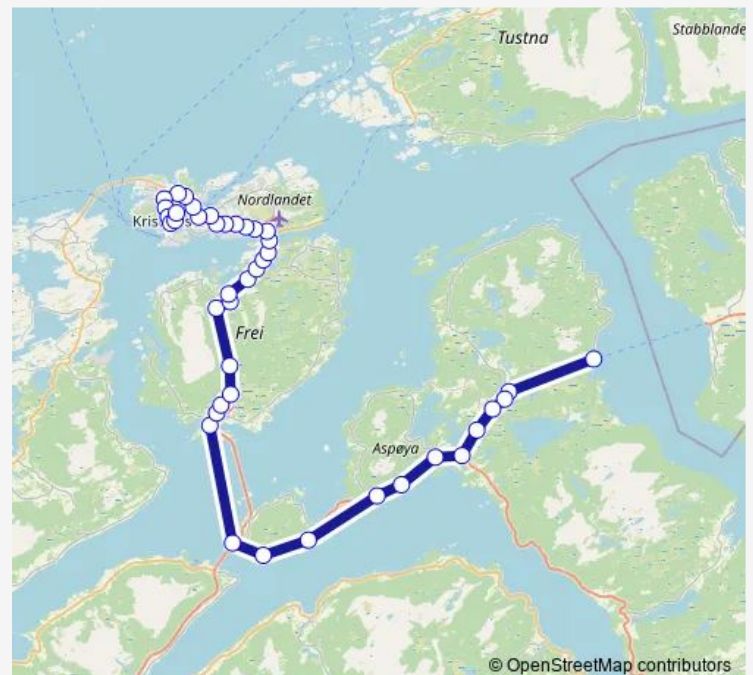

Røsslyngveien

Route schedule

Frei skole — Kristiansund trafikkterminal

Monday 09:15

Tuesday —

Wednesday —

Thursday —

Friday —

Saturday —

Sunday —

Route info

Direction: Frei skole

Stops: 28

Trip Duration: 0 hour 30 min

Atlanten

St. Hanshaugen

Tollinspektør Flors gate

Greves plass

Kongens plass

Rådhusplassen

Kristiansund trafikkterminal

Direction

Kanestraum ferjekai — Kristiansund trafikkterminal

42 stops