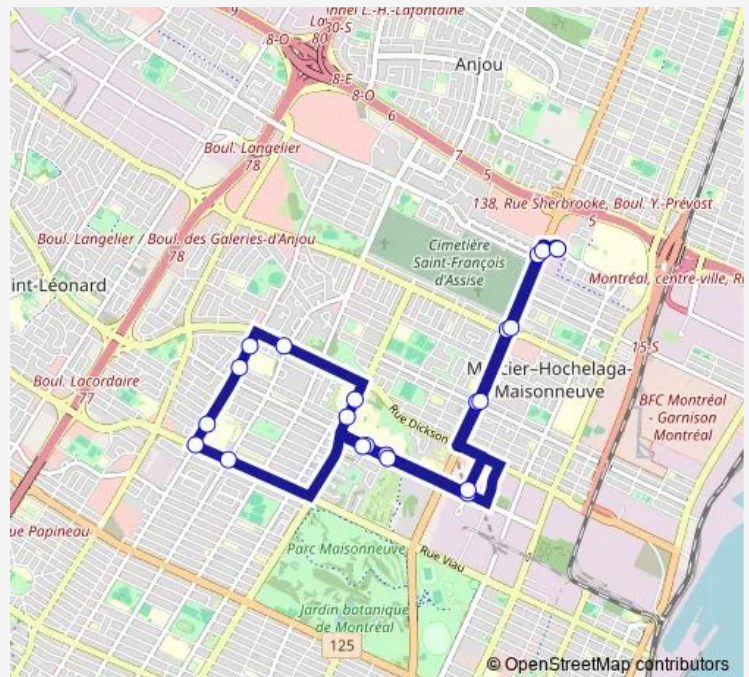

Direction

du Trianon / Joseph-Daoust (Terminus Radisson Sud —
du Trianon / Joseph-Daoust (Terminus Radisson Sud

22 stops

[Open route schedule](#)

du Trianon / Joseph-Daoust (Terminus Radisson Sud

Station Radisson (Sherbrooke / Des Groseilliers)

Sherbrooke / du Trianon

Route schedule

du Trianon / Joseph-Daoust (Terminus Radisson Sud —
du Trianon / Joseph-Daoust (Terminus Radisson Sud

Monday 05:30-19:57

Tuesday 05:30-19:57

Wednesday 05:30-19:57

Thursday 05:30-19:57

Friday 05:30-19:57

Saturday —

Sunday —

Route info

Direction: du Trianon / Joseph-Daoust (Terminus Radisson Sud

Stops: 22

Trip Duration: 0 hour 49 min

811 Bus time schedules and route maps are available in an offline PDF at busmaps.com. Use the busmaps.com website to see live bus times, train schedule or subway schedule, and step-by-step directions for all public transit in Montreal