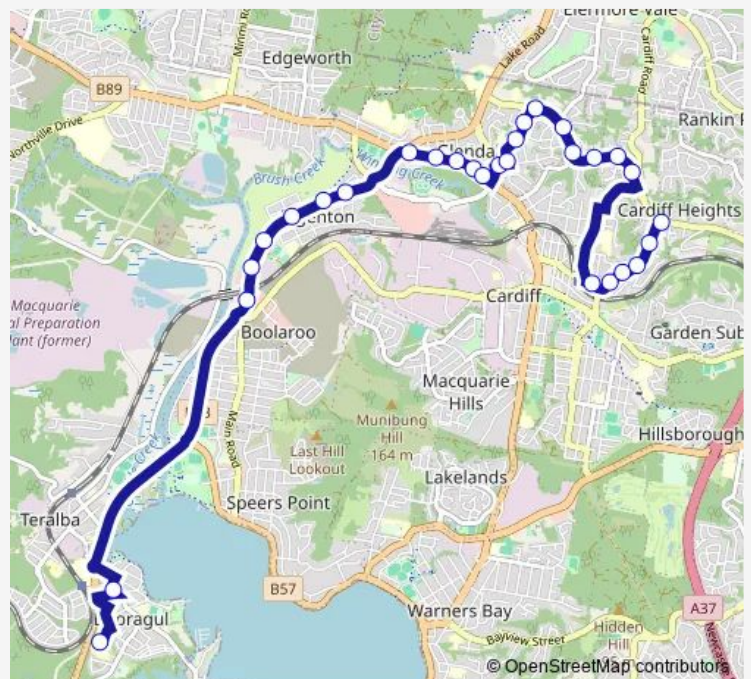

### Direction

St Pauls High School — Lynden Grove Retirement Village, Main Rd

29 stops

[Open route schedule](#)

St Pauls High School

Marmong St At Rens St

Lake Rd Before Creek Reserve Rd

Waratah Golf Club, Lake Rd

Main Rd Before Glendale Dr

Graham St After Glendale Dr

Clarence St At Graham St

Clarence St Opp Karen Av

Clarence St Opp Graham St

Reservoir Rd Opp Clarence St

Reservoir Rd At Amber Way

Reservoir Rd Opp Lowry St

### Route schedule

St Pauls High School — Lynden Grove Retirement Village, Main Rd

Monday 15:18

Tuesday 15:18

Wednesday 15:18

Thursday 15:18

Friday 15:18

Saturday —

### Route info

Direction: St Pauls High School

Stops: 29

Trip Duration: 0 hour 32 min

Reservoir Rd Opp Dewrang St

Reservoir Rd Opp Nadrian Cl

Reservoir Rd Opp 183

Main Rd After Wansbeck Valley Rd