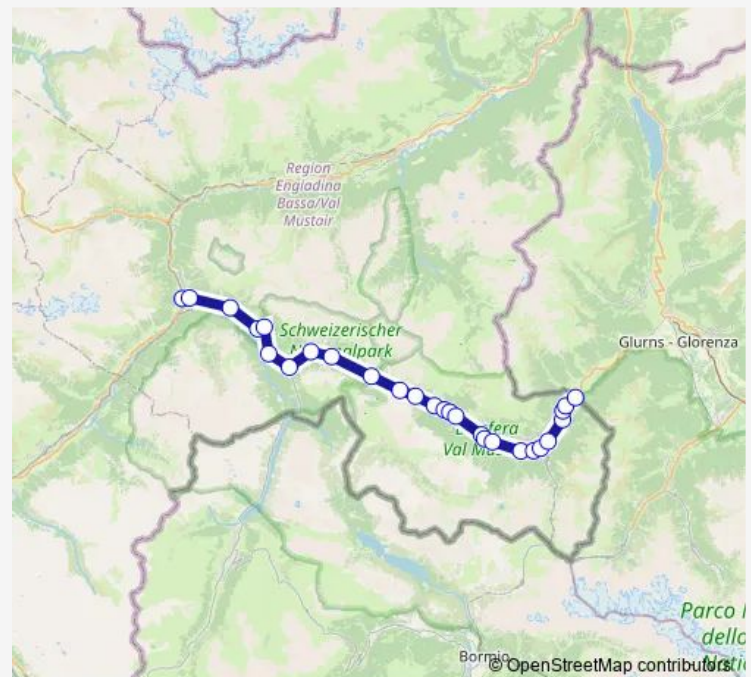

Laschadura

Ova Spin

Champlönch P1

Vallun Chafuol P3

Punt la Drossa P4

Il Fuorn P6

Stabelchod P8

Buffalora P10

Thursday 21:15

Friday 21:15

Saturday 21:15

Sunday 21:15

Route info

Direction: Zernez, staziun

Stops: 27

Trip Duration: 1 hour 1 min

811 — B 811

Sta. Maria Val Müstair, cumün

Sta. Maria Val Müstair, Sielva

Müstair, Somvih

Müstair, posta

Müstair, Clostra Son Jon

Müstair, cunfin

811 Bus time schedules and route maps are available in an offline PDF at busmaps.com. Use the busmaps.com website to see live bus times, train schedule or subway schedule, and step-by-step directions for all public transit in Tubre