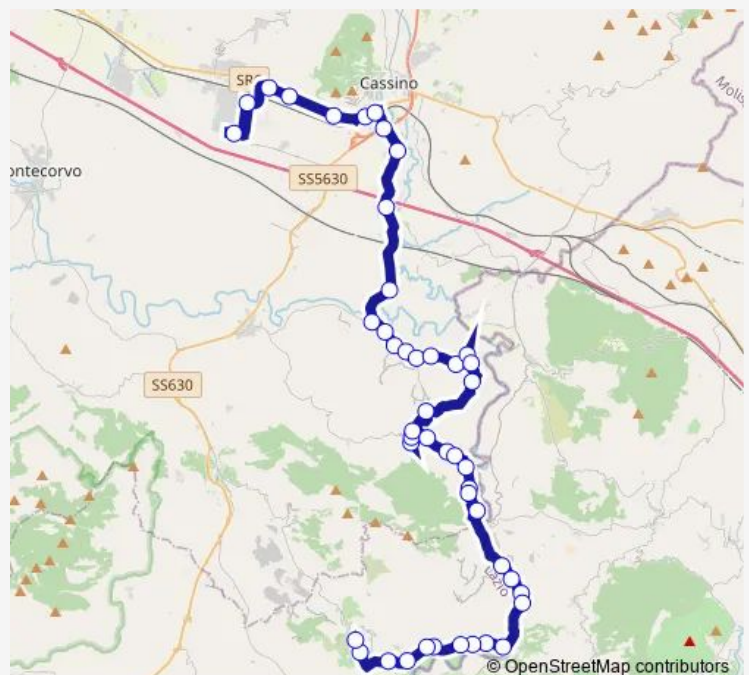

Monday 06:10

Tuesday 06:10

Wednesday 06:10

Thursday 06:10

Friday 06:10

Saturday —

Sunday —

Route info

Direction: Piedimonte | Cancelli Fiat 1 # f4681

Stops: 46

Trip Duration: 1 hour 11 min

Sant'Andrea | Morroni # f8181

Sant'Andrea | Via Roma Corso Repubblica # f8188

Sant'Andrea | Via Roma Via Vallemaio # f362