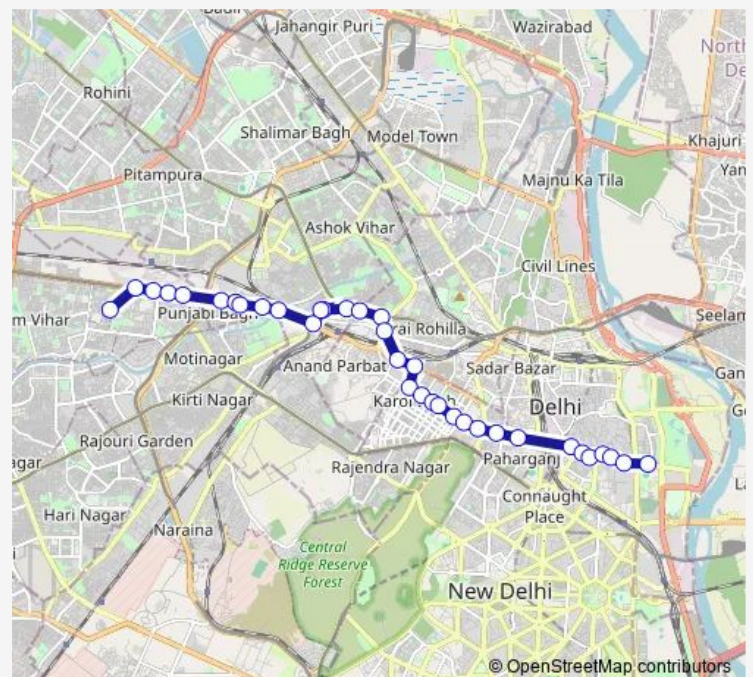

Thursday 05:58-22:02

Friday 05:58-22:02

Saturday 05:58-22:02

Sunday 05:58-22:02

Route info

Direction: Madipur JJ Colony Terminal

Stops: 35

Trip Duration: 0 hour 58 min