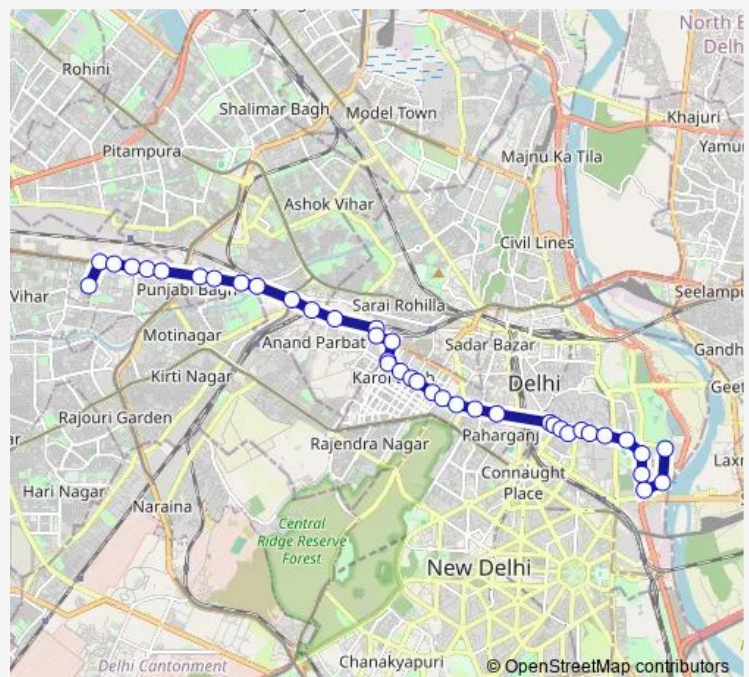

Thursday 07:08-22:00

Friday 07:08-22:00

Saturday 07:08-22:00

Sunday 07:08-22:00

Route info

Direction: Madipur JJ Colony Terminal

Stops: 39

Trip Duration: 1 hour 6 min