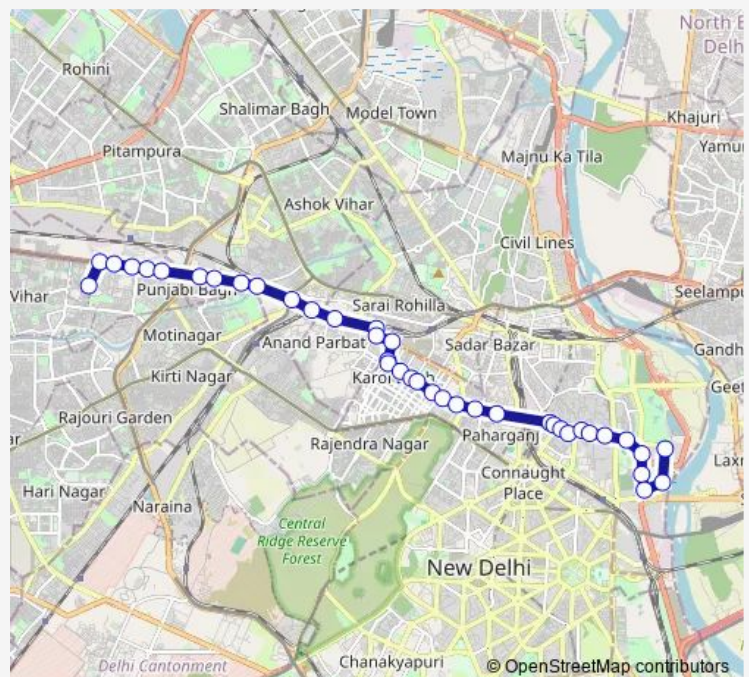

Thursday 07:08-22:00

Friday 07:08-22:00

Saturday 07:08-22:00

Sunday 07:08-22:00

Route info

Direction: Madipur JJ Colony Terminal

Stops: 39

Trip Duration: 1 hour 6 min