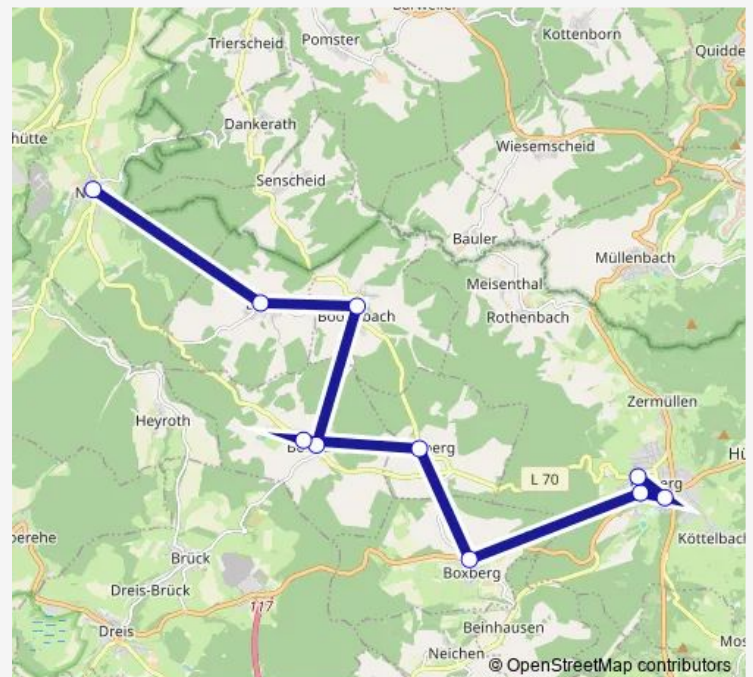

### Direction

Kelberg, Kita — Nohn, Ortsmitte

10 stops

[Open route schedule](#)

Kelberg, Kita

Kelberg, Busbahnhof

Kelberg, Rathaus

Boxberg, Tannenstraße

### Route schedule

Kelberg, Kita — Nohn, Ortsmitte

Monday 06:30-20:30

Tuesday 06:30-20:30

Wednesday 06:30-20:30

Thursday 06:30-20:30

Friday 06:30-22:30

Saturday 08:30-22:30

### Route info

Direction: Kelberg, Kita

Stops: 10

Trip Duration: 0 hour 39 min

■ 509 Rufbus

BusMaps

**Direction**

Nohn, Ortsmitte — Kelberg, Kita

## Route schedule

Nohn, Ortsmitte — Kelberg, Kita

Monday 05:57-20:51

Tuesday 05:57-20:51

Wednesday 05:57-20:51

Thursday 05:57-20:51

Friday 05:57-22:51

Saturday 06:51-22:51