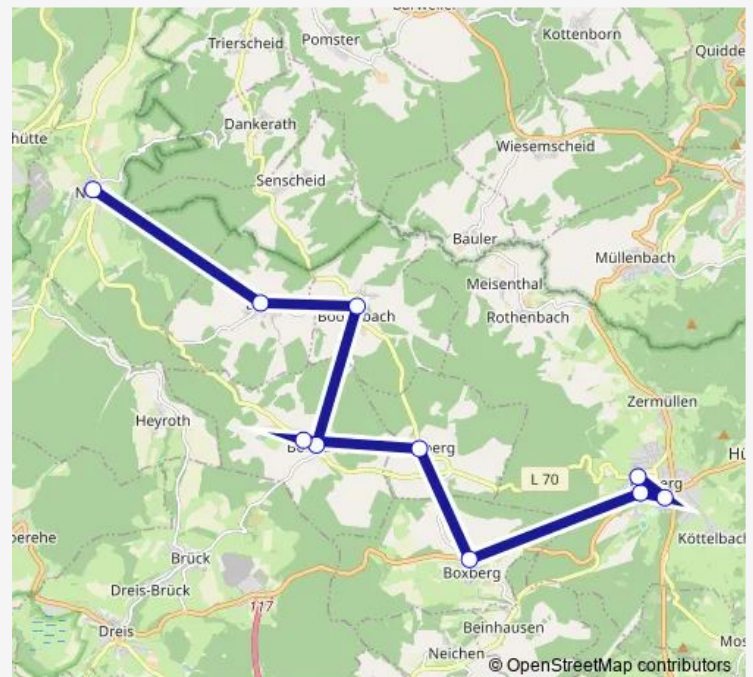

Route schedule

Nohn, Ortsmitte — Kelberg, Kita

Monday 05:57-20:51

Tuesday 05:57-20:51

Wednesday 05:57-20:51

Thursday 05:57-20:51

Friday 05:57-22:51

Saturday 06:51-22:51

Sunday 08:51-20:51

Route info

Direction: Nohn, Ortsmitte

Stops: 10

Trip Duration: 0 hour 37 min

509 RufBus

BusMaps

Direction

Kelberg, Kita — Nohn, Ortsmitte

10 stops

[Open route schedule](#)

Kelberg, Kita

Kelberg, Busbahnhof

Kelberg, Rathaus

Boxberg, Tannenstraße

Gelenberg, Kirchstraße

Route info

Direction: Kelberg, Kita

Stops: 10

Trip Duration: 0 hour 39 min

509 RufBus Bus time schedules and route maps are available in an offline PDF at busmaps.com. Use the busmaps.com website to see live bus times, train schedule or subway schedule, and step-by-step directions for all public transit in Daun