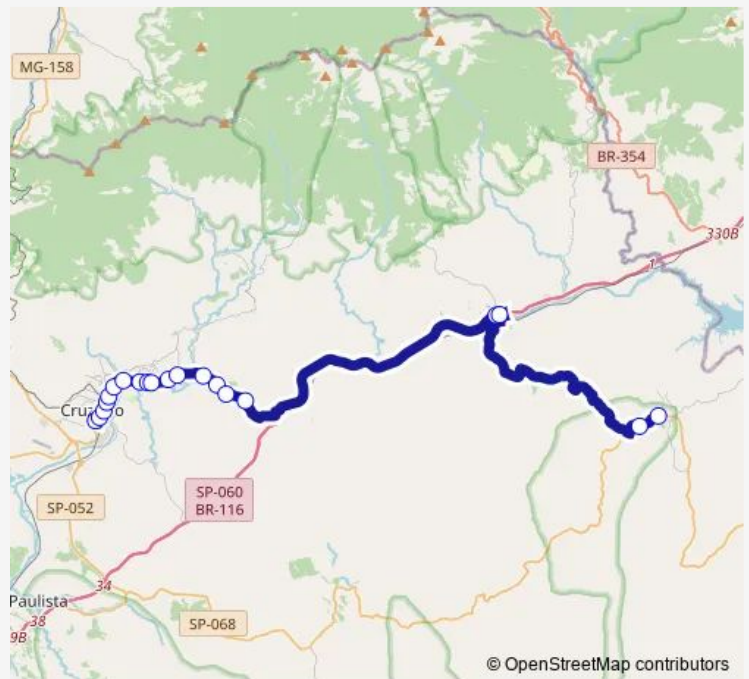

## Route schedule

Terminal Rodoviario de Cruzeiro — Rua Quinze de Novembro 153 Areias - SP 12820-000 Brasil

Monday	06:00-19:15
Tuesday	06:00-19:15
Wednesday	06:00-19:15
Thursday	06:00-19:15
Friday	06:00-19:15
Saturday	06:00
Sunday	06:00-18:00

## Route info

Direction: Terminal Rodoviario de Cruzeiro

Stops: 20

Trip Duration: 1 hour 5 min

Rodovia Julio Fortes Km 3 649 - Centro Lavrinhas - SP  
12760-000 Brasil

Rodovia Julio Fortes 1948 Lavrinhas - SP 12760-000  
Brasil

## Route info

Direction: Rua Quinze de Novembro 153 Areias - SP  
12820-000 Brasil

Stops: 15

Trip Duration: 1 hour 5 min

5403 Bus time schedules and route maps are available in an offline PDF at [busmaps.com](http://busmaps.com). Use the [busmaps.com](http://busmaps.com) website to see live bus times, train schedule or subway schedule, and step-by-step directions for all public transit in Cruzeiro