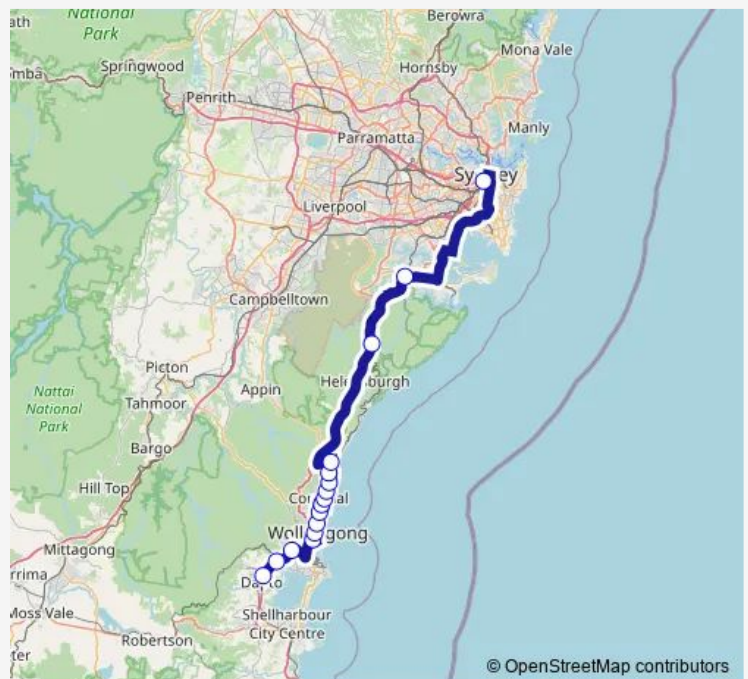

Dapto Station, Station St

Route schedule

Central Station, Western Concourse — Dapto Station, Station St

Monday —

Tuesday —

Wednesday —

Thursday —

Friday —

Saturday 05:35-00:35⁺¹

Sunday 05:35-00:35⁺¹

Route info

Direction: Central Station, Western Concourse

Stops: 16

Trip Duration: 2 hour 38 min

Direction

Dapto Station, Station St — Central Station, Western Concourse

16 stops

[Open route schedule](#)

Dapto Station, Station St

Princes Hwy Opp Kembla Grange Station

Princes Hwy Opp Unanderra Station

Gladstone Av Opp Coniston Station

Wollongong Station, Station St

Princes Hwy Opp Achilles Av