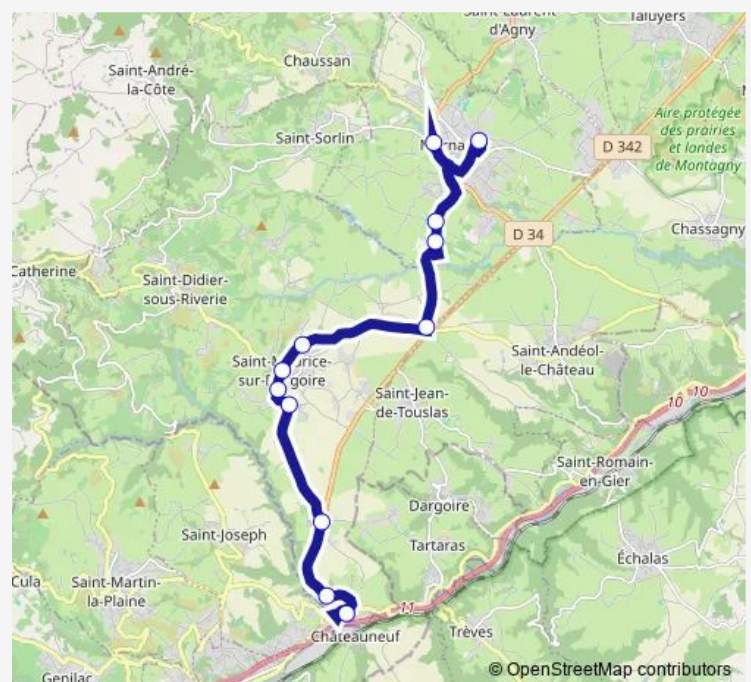

Chabaniere - ST Maurice LES Granges

Chabaniere - ST Maurice LA Villonniere

Chabaniere - ST Maurice LE Bourg

Chabaniere - ST Maurice LA Roche

Mornant - Bellevue

Mornant - Fondagny

Mornant - Saint Thomas D'Aquin

Saturday —

Sunday —

Route info

Direction: Chabaniere - ST Maurice LA Madeleine

Stops: 11

Trip Duration: 0 hour 33 min

Direction

Mornant - Saint Thomas D'Aquin — Chabaniere - ST Maurice LA Madeleine

12 stops

[Open route schedule](#)

Mornant - Saint Thomas D'Aquin

Mornant - College Ronsard

Mornant - Grange A Gonin

Mornant - Fondagny

Mornant - Bellevue

Chabaniere - ST Maurice LA Roche

Route schedule

Mornant - Saint Thomas D'Aquin — Chabaniere - ST Maurice LA Madeleine

Monday 16:35-17:35

Tuesday 16:35-17:35

Wednesday 11:35-17:35

Thursday 16:35-17:35

Friday 16:35-17:35

Saturday —