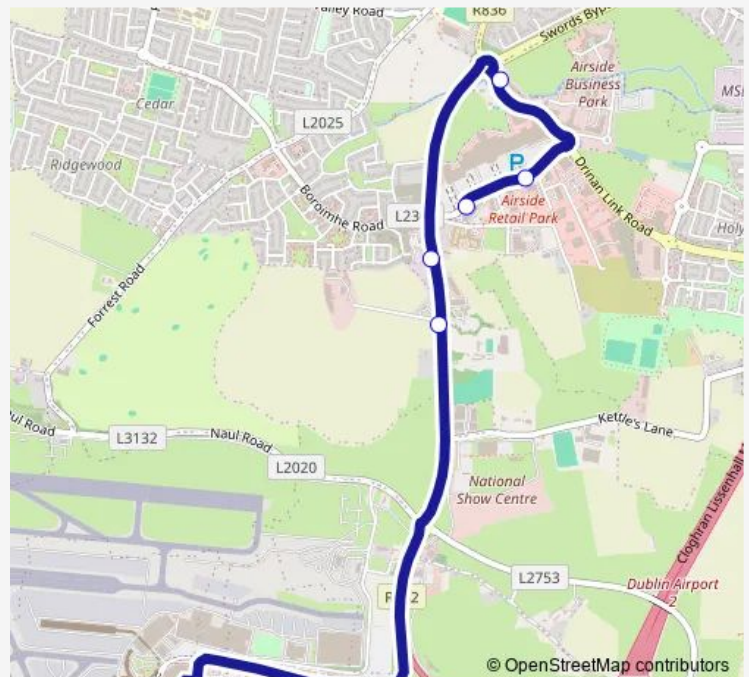

Bus 741 Dublin Airport - Swords, Premier Inn

[Go to website](#)

Direction

Dublin Airport Zone 14 — Swords Premier Inn

6 stops

[Open route schedule](#)

Dublin Airport Zone 14

Equestrian Centre

N1 Business Park

Travelodge

Airside

Swords Premier Inn

Route schedule

Dublin Airport Zone 14 — Swords Premier Inn

Monday 04:30-23:06

Tuesday 04:30-23:06

Wednesday 04:30-23:06

Thursday 04:30-23:06

Friday 04:30-23:06

Saturday 04:30-23:06

Sunday 04:30-23:06

Route info

Direction: Dublin Airport Zone 14

Stops: 6

Trip Duration: 0 hour 15 min

741 — Dublin Airport - Swords, Premier Inn