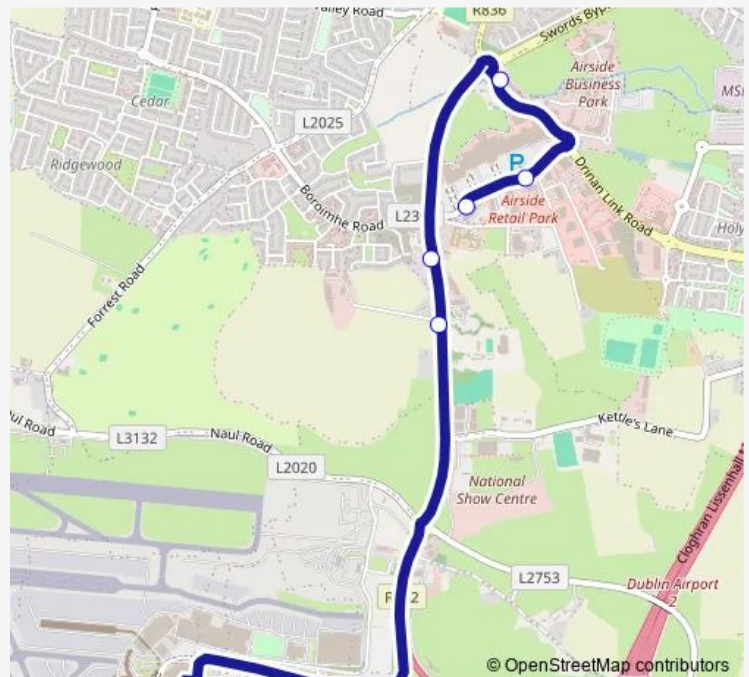

Wednesday 04:30-23:06

Thursday 04:30-23:06

Friday 04:30-23:06

Saturday 04:30-23:06

Sunday 04:30-23:06

Route info

Direction: Dublin Airport Zone 14

Stops: 6

Trip Duration: 0 hour 15 min

741 — Dublin Airport - Swords, Premier Inn

Direction

Travelodge — Dublin Airport Terminal 1 Zone 4

5 stops

[Open route schedule](#)

Travelodge

Airside