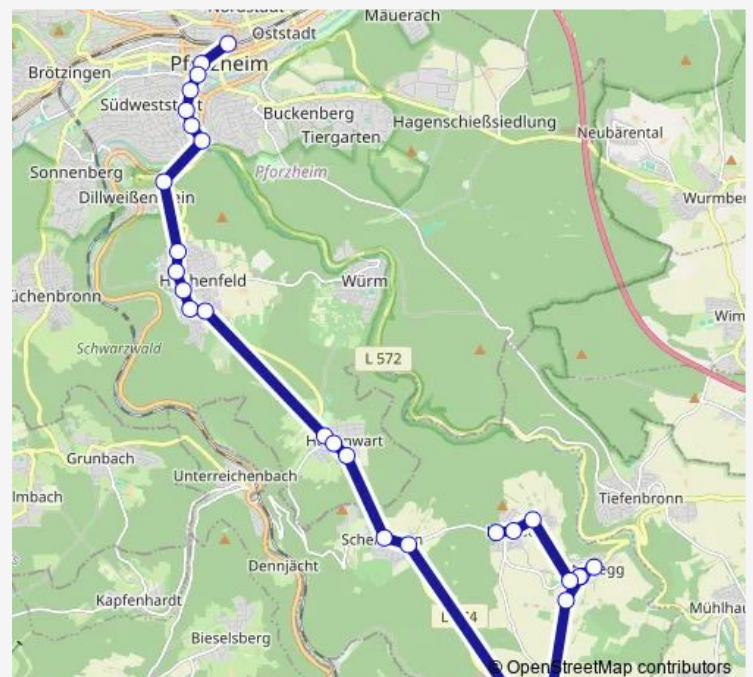

Neuhausen Pforzheimer Straße

### Route schedule

Pforzheim Zob — Hamberg Steinegger Straße

Monday	—
Tuesday	—
Wednesday	—
Thursday	—
Friday	—
Saturday	25:08 <sup>+1</sup>
Sunday	—

### Route info

Direction: Pforzheim Zob

Stops: 29

Trip Duration: 0 hour 43 min

Neuhausen Kindergarten

Neuhausen Altes Schulhaus

Steinegg Aussiedlerhof

Steinegg Liebenzeller Straße

## Route info

Direction: Hamberg Sportplatz

Stops: 20

Trip Duration: 0 hour 29 min