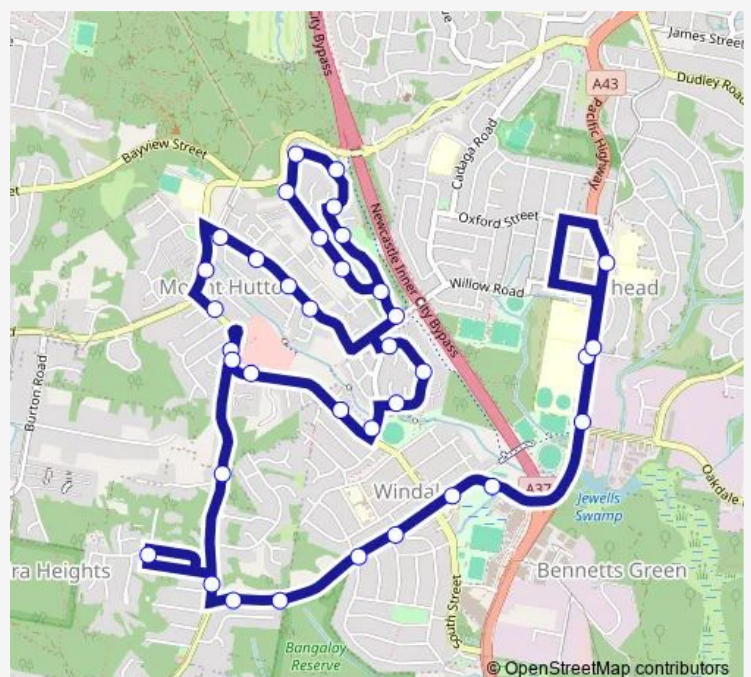

Lake Macquarie Fair, Wilsons Rd

Lake Macquarie Fair, Wilsons Rd

South St After Tomaree Way

Merrigum St Opp Bahloo Reserve

Balemo Cres At Neikah Pl

Route schedule

Oxford St At Pacific Hwy — Wilsons Rd Opp Tango St

Monday 14:57

Tuesday 14:57

Wednesday 14:57

Thursday 14:57

Friday 14:57

Saturday —

Sunday —

Route info

Direction: Oxford St At Pacific Hwy

Stops: 38

Trip Duration: 0 hour 23 min

741 — Hunter Sports High School to Ada St, Mount Hutton

Balemo Cres Opp Danina Way

Anglican Parish Of Windale, Balemo Cres

Kestrel Av At Auklet Rd