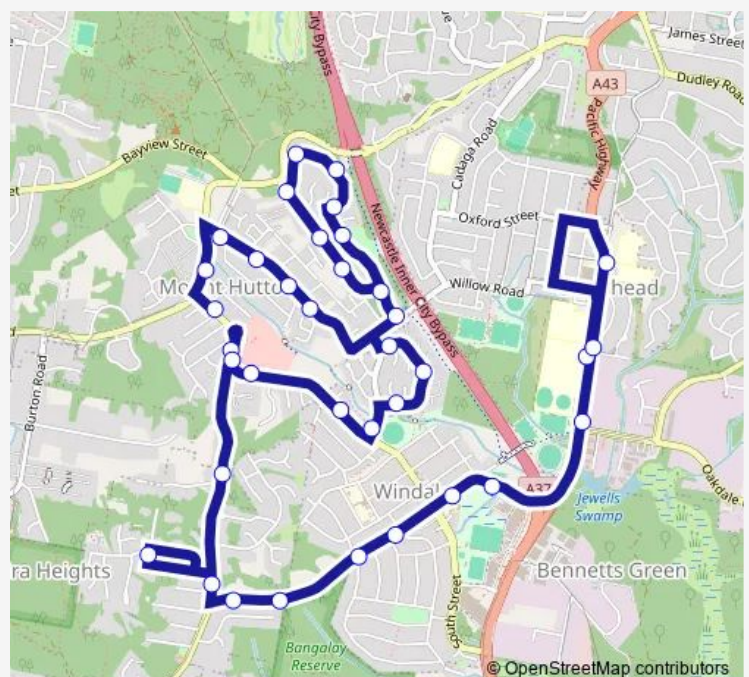

Lake Macquarie Fair, Wilsons Rd

Lake Macquarie Fair, Wilsons Rd

South St After Tomaree Way

Merrigum St Opp Bahloo Reserve

Balemo Cres At Neikah Pl

Route schedule

Oxford St At Pacific Hwy — Wilsons Rd Opp Tango St

Monday 14:57

Tuesday 14:57

Wednesday 14:57

Thursday 14:57

Friday 14:57

Saturday —

Sunday —

Route info

Direction: Oxford St At Pacific Hwy

Stops: 38

Trip Duration: 0 hour 23 min

741 — Hunter Sports High School to Ada St, Mount Hutton

Balemo Cres Opp Danina Way

Anglican Parish Of Windale, Balemo Cres

Kestrel Av At Auklet Rd

Friday 08:15

Saturday —

Sunday —

Route info

Direction: Wilsons Rd At Tango St

Stops: 38

Trip Duration: 0 hour 29 min

Croudace Rd After Violet Town Rd